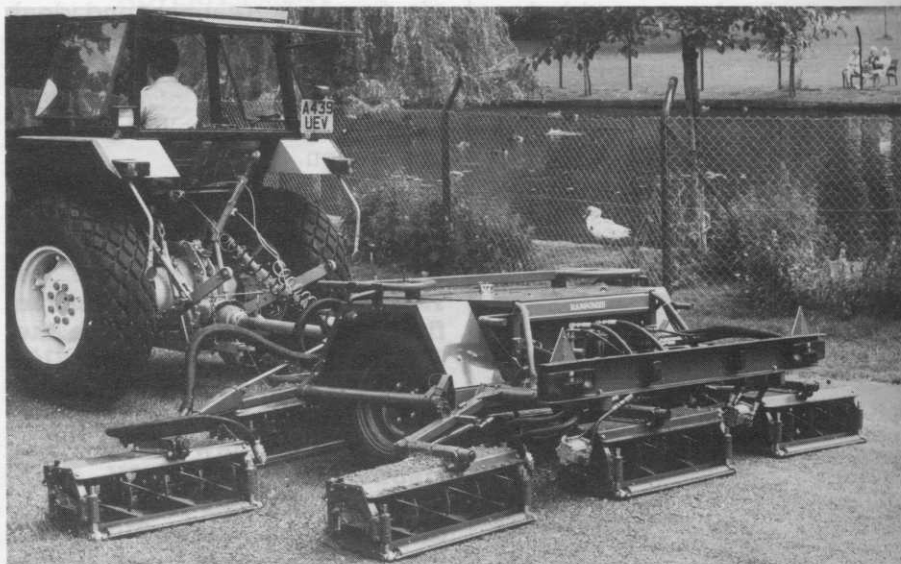

Continued on page 27...

Ransomes' new hydraulic 465TG trailed gang mower.

Following the launch at last year's IOG of the Hydraulic 340TG trailed gang mower with five cutting units, Ransomes is introducing a seven unit version. Designated the Hydraulic 465TG, it has increased hydraulic capacity and stronger suspension to cater for the two additional cutting units. With a cutting width of 4.65m (15ft 3in) and a performance of over 3.5ha (7 acres) per hour, this new high output mower, like the five unit version, has been developed to allow greater tractor flexibility. It can be hooked up in under three minutes to a tractor with no less than 45hp and with a standard 540rpm PTO. The 465TG will cost about £11,000. Also new on Ransomes' stand will be the Compact 215 hydraulic triple mower mounted on a hydrostatic four wheeled drive, Kubota 8200 tractor. The mower has its own PTO driven hydraulic system which, together with the three cutting units, can be removed from the tractor in under ten minutes. Although it takes longer when removing the arms and chassis attachments taking the two mid-mounted cutting units as well, the tractor's PTO, three-point linkage and tow bar are freed for use with other equipment such as a sprayer, spiker and trailer. With a cutting width of 2.15m (84in), Ransomes Compact 215 has an output of some 1.5ha (3.6 acres) per hour and is expected to sell at around £4,500.