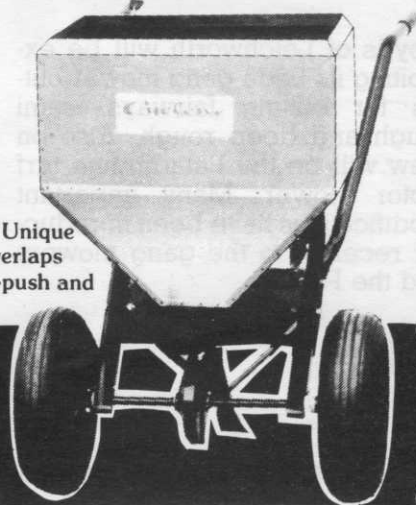

● TURF PUNCH

Lawn aerator for fine grass areas. Self propelled, it takes out 3½" cores at walking pace. Interchangeable tines for solid-tine spiking and deep slitting.
3hp four stroke engine.

PROFESSIONAL TOOLS THAT WORK HARDER, LONGER!

Full details of these and other Grass Maintenance machines from:

● CYCLONE MAJOR

The Major Spreader! It holds 100lb of most dressings, spreading any rate between ½-8oz per sq yd in 6ft wide swaths. Unique spread-pattern avoids overlaps or underlaps. Pedestrian-push and tractor-drawn models.