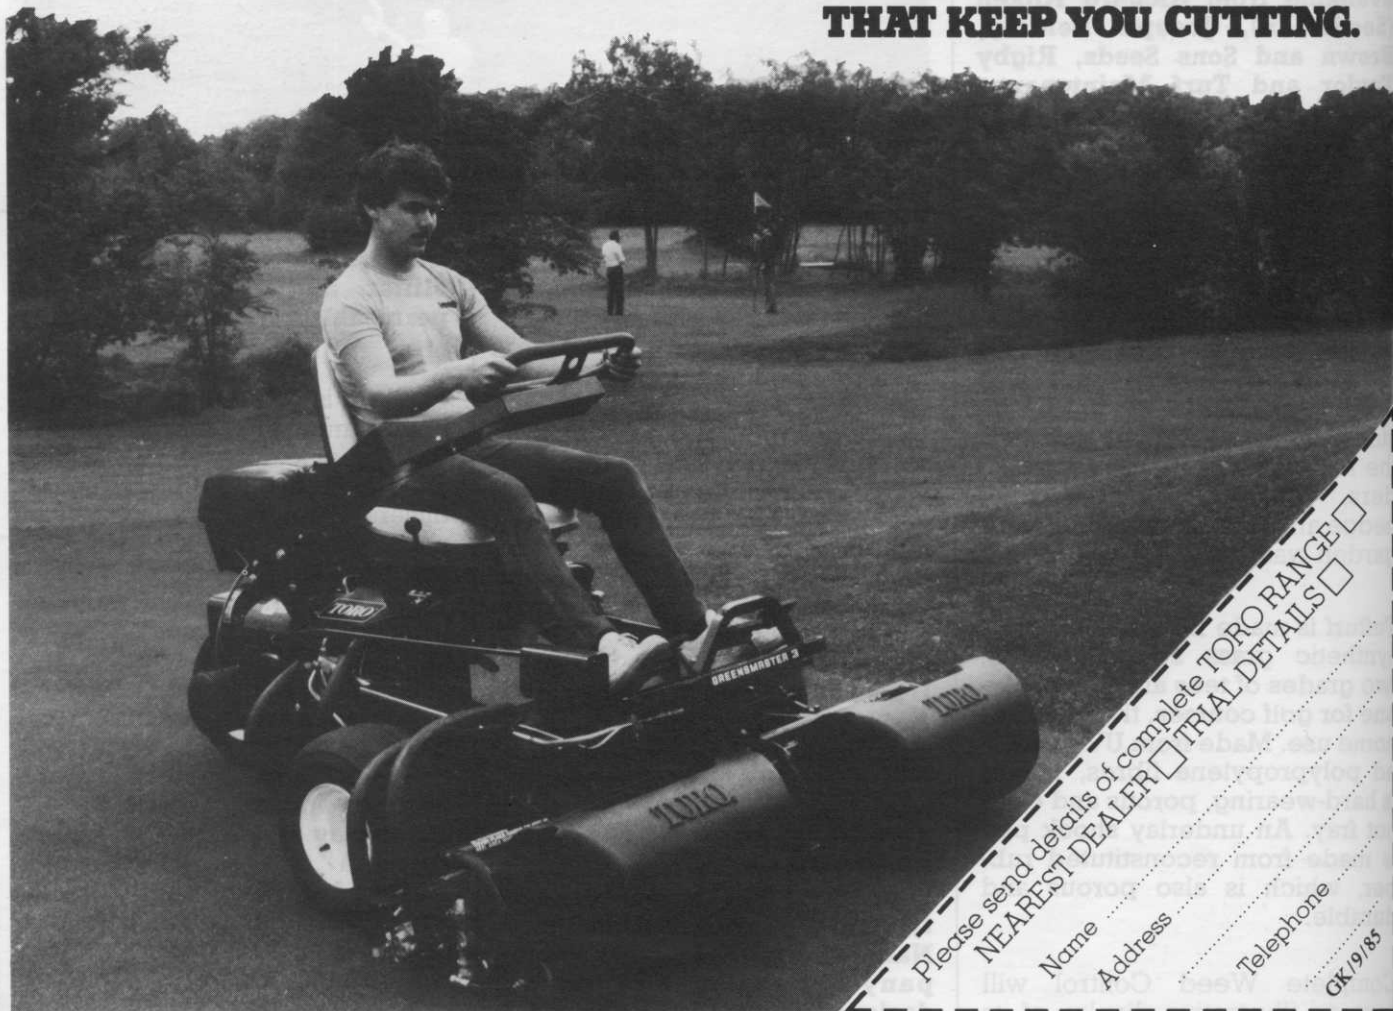

Please send details of complete TORO RANGE ☐
NEAREST DEALER ☐ TRIAL DETAILS ☐
Name .....
Address .....
Telephone .....

GK/9/85

UK DISTRIBUTORS: LELY IMPORT LIMITED STATION ROAD / ST NEOTS / CAMBRIDGESHIRE Tel (0480) 76971 Telex 32523