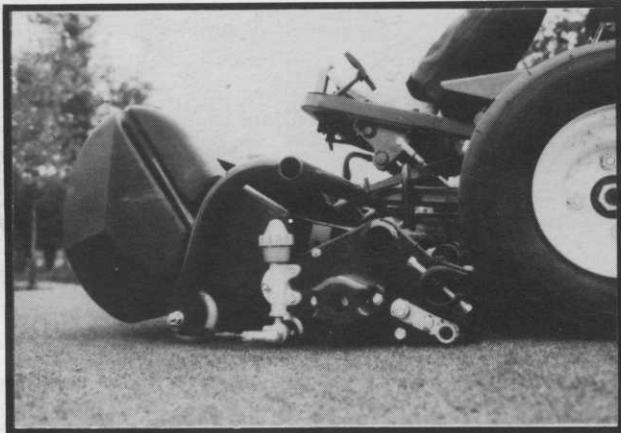

IT'S ON THE GREEN ...WHERE IT COUNTS!

... of all the mowing jobs on a golf course, mowing the greens requires the most delicate touch of all. The new GREENSMaster 300 ensures a uniform cutting height, appearance and playing characteristic while manoeuvring in a tightly defined area. Why not see this exceptional mower in action ... the GREENSMaster 300 has so much more to offer!

NEW GREENSMaster 300

TORO®

THE PROFESSIONALS THAT KEEP YOU CUTTING.