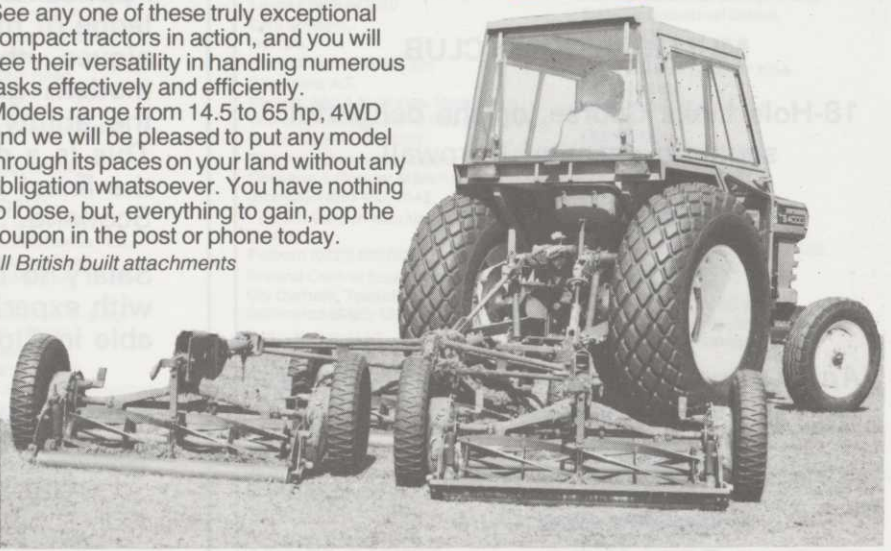

ROYAL SHOW
STAND K40

ISEKI

the professionals choice in grass maintenance equipment

See any one of these truly exceptional compact tractors in action, and you will see their versatility in handling numerous tasks effectively and efficiently. Models range from 14.5 to 65 hp, 4WD and we will be pleased to put any model through its paces on your land without any obligation whatsoever. You have nothing to lose, but, everything to gain, pop the coupon in the post or phone today.

All British built attachments