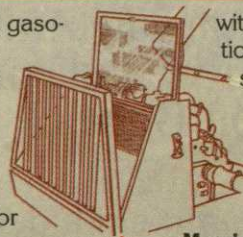

with a wide implement selection, gives you a year 'round system.

For speed and maneuverability, pounce on the Turfcut II. It's agile as a cat.

Morrison Industries Limited,
Bergen Way, King's Lynn,
Norfolk PE30 2JG
Tel: King's Lynn (0553) 76333
Telex: 818861

JACOBSEN
TEXTRON

Jacobsen Division of Textron Inc

Engineered from the ground up.

*Choose from five models, diesel and gasoline, with three-wheel or four-wheel configurations and a variety of deck sizes.