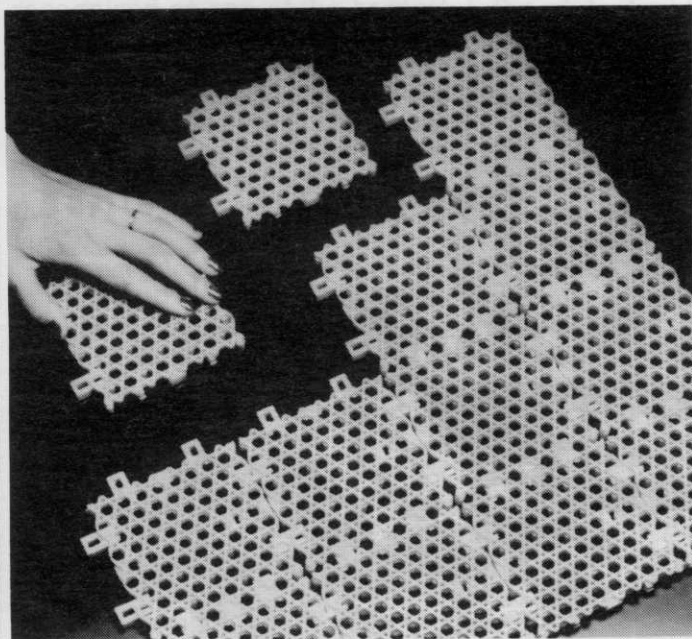

## For Sale

Bartram Mowers Limited, Bluebell Road, Eaton, Norwich (Telephone 0603 58916) have the following machines, in excellent condition:

- Used Toro 84 triple cylinder hydrostatic. This machine has been overhauled and is in excellent condition. £3400 plus VAT.
- Allan MC52 Vertifier coring machine, shop soiled. £1350 plus VAT
- Allan JR3 Airator, shop soiled. £750 plus VAT
- Red Rider demonstration truck. £1000 plus VAT
- Cushman diesel, 60" rotary c/w roll bar - demo unit. £3200 plus VAT
- SISIS Hydrator, good condition. £375 plus VAT
- Also, a large selection of used triple-cylinder mowers from £400 plus VAT.