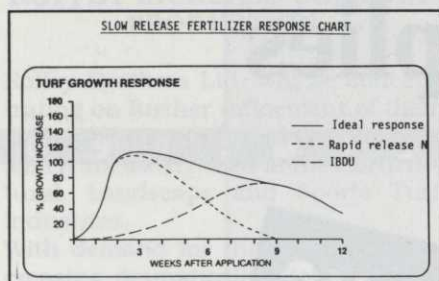

that at a standard application of 35g fertilizer per square yard, at least 10 units of IBDU are required in the product formulation to achieve truly extended turf growth and colour response. The chart Fig. 1 shows the reaction of IBDU as compared with a conventional release fertilizer.

Figure 1

The dotted line shows the release pattern for conventional, rapid release fertilizer which releases to peak after about three weeks and eventually runs out after about eight weeks."

"The dashed line shows the release pattern of IBDU. This takes about three weeks to start working and then releases to give a twelve week release."

"Conventional fertilizers release quickly and have a shorter life. Pure conventional release has a longer life, but a delayed start."

"The ideal is shown by the continuous line. This is a mixture of rapid and

controlled release. Fisons Greenmaster Super N contains 50% controlled release fertilizer in the form of IBDU and 50% rapid release fertilizer so giving the ideal release pattern."

NEW DEVELOPMENT FOR STA-BRITE

Sta-Brite, who have just moved from Farnborough into a newly fitted-out freehold warehouse and office complex in Basingstoke, are sole UK distributors for Schweizer Fertilizers. This unique range of time-proven formulations is geared to specific turf problems, with golf courses very much in mind.

In all there are 10 granular fertilizers, one to suit every type of sports turf whether in good condition or poor and on every type of soil. Of these, Nitro-green-32, Certoplant Golf, Sport-Green Golf and Turfextra Golf, are micro-granulated to under 1mm and suit the finest turf on golf greens, while the others are fine-granulated to between 1 and 2.5mm for golf tees and fairways.

Schweizer Fertilizers are based on blends of top quality Nitrogen sources, including IBDU and UF for slow release and organics for faster action, plus well balanced P, K and Mg content and essential trace elements.

Certoplant is worthy of special mention as the international best seller and a totally unique product which improves the penetrability of the soil via silica and ion exchanges, thus stimulating root growth. It is recommended for combatting a variety of turf problems and is ideal both for pre-seeding and maintenance.

BASF SPECIFIED FOR SAND GREEN CONSTRUCTIONS

BASF, the German chemical giant, produce a range of slow release fertilizers in the UK under the Floranid label. The Floranid Turf, 20:5:8 with 2% magnesium is specially suitable for the pre-fertilization of sand green constructions and a number of golf course constructors are advising and specifying its use.

A 36hole complex at Calverton due to open in April has specified the product, as well as 18 holes under construction at the Marlwood Golf Centre, near Bristol and it is being used by Southern Golf with their construction at the new Denham Court golf course, to the north-west of London Airport. As well as the general purpose Floranid NPK 15.9.2, used as an economical turf fertilizer for low intensity areas, there is Floranid NK

FAST DELIVERY