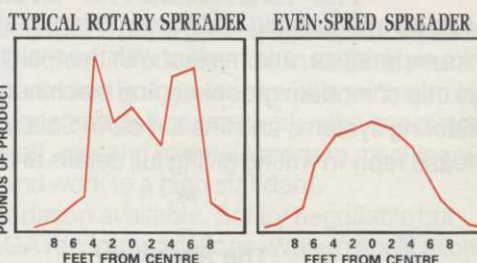

For any further information contact one of the following branches.

Supaturf

Head Office Oxney Road, Peterborough Cambridgeshire PE1 5YZ Tel: (0733) 68384

Branches

North
Unit 2
Ripley Close
Normanton
Wakefield
West Yorkshire
WF6 1TB
Tel: (0924) 891000

South
Dromenagh Farm
Seven Hills Road
Iver Heath
Buckinghamshire
Tel: (0895) 832626/834198

South West
D.O. Hunt Limited Unit 104B
14 Fairfax Road
Heathfield
Newton Abbot
Devon
TQ12 6UD
Tel: (0626) 834499

Midland & South Wales
Unit 104B
Hartlebury Trading Estate
Kidderminster
Worcestershire
Tel: (0299) 250087