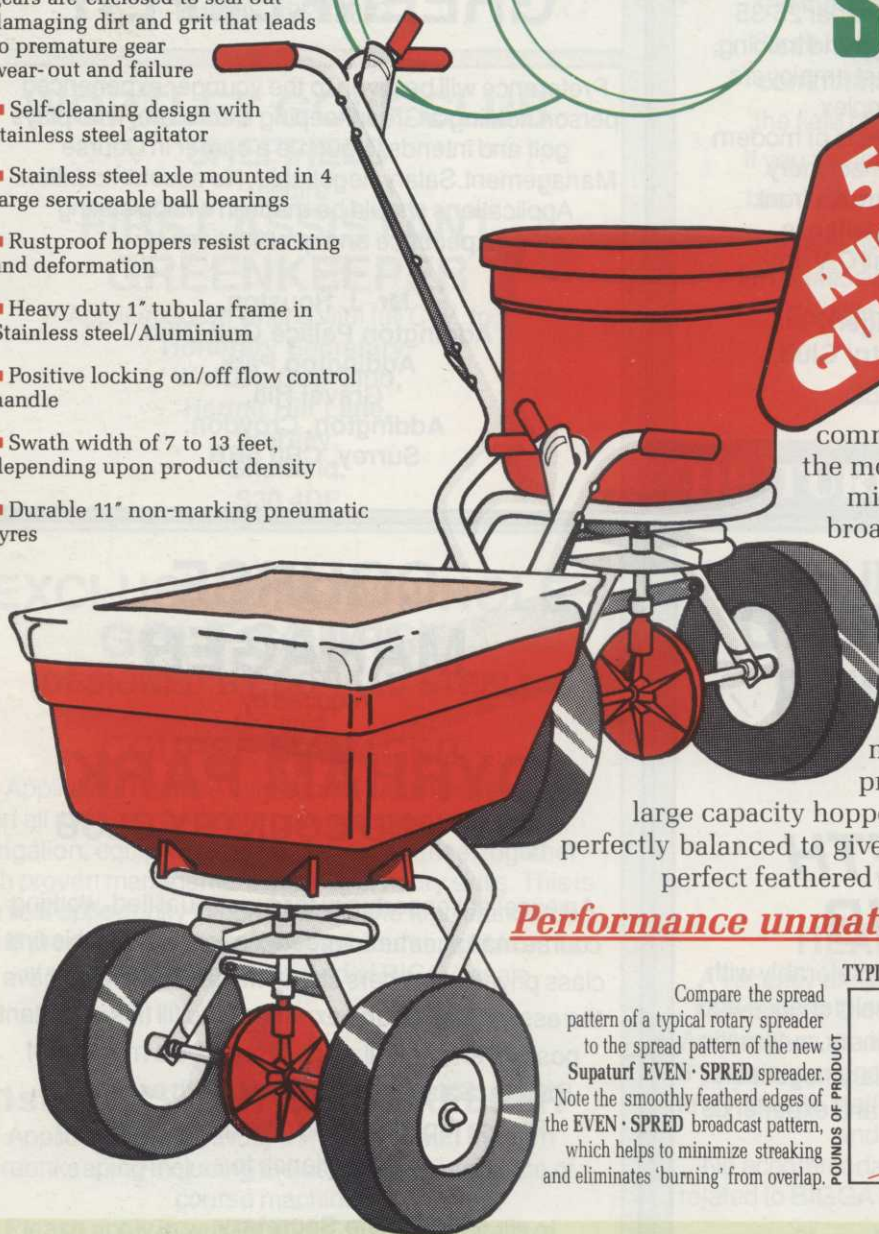

**Spread the word!**  
 "Supaturf have launched a new range of fertilisers"

**NOW**  
 a commercial spreader built to last

# EVEN-SPRED SPREADERS

- Permanently lubricated 5" gears are enclosed to seal out damaging dirt and grit that leads to premature gear wear-out and failure
- Self-cleaning design with stainless steel agitator
- Stainless steel axle mounted in 4 large serviceable ball bearings
- Rustproof hoppers resist cracking and deformation
- Heavy duty 1" tubular frame in Stainless steel/Aluminium
- Positive locking on/off flow control handle
- Swath width of 7 to 13 feet, depending upon product density
- Durable 11" non-marking pneumatic tyres

**5 year RUST PROOF GUARANTEE**

The **EVEN · SPRED** built by professionals for professionals • Designed to withstand the rigours of tough commercial turf care applications using the most modern materials and up to the minute technology • **EVEN · SPRED's** broadcast system is totally self cleaning and rustproof to ensure years of dependable service • **EVEN · SPRED's** huge 5" enclosed gears seal out damaging dirt and grit to help eliminate premature gear wear • All **EVEN · SPRED** models are manufactured with rust-proof heavy duty tubular frames and large capacity hoppers. The **EVEN · SPRED** is light and perfectly balanced to give a smooth efficient operation and a perfect feathered edge for even broadcast every time.