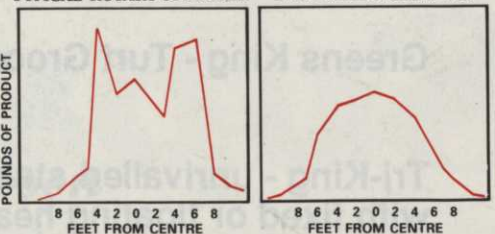

TYPICAL ROTARY SPREADER

EVEN-SPRED SPREADER

For any further information contact one of the following branches.

Head Office Oxney Road, Peterborough Cambridgeshire PE1 5YZ Tel: (0733) 68384

Branches

North

Unit 2
Ripley Close
Normanton
Wakefield
West Yorkshire
WF6 1TB
Tel: (0924) 891000

South

Dromenagh Farm
Seven Hills Road
Iver Heath
Buckinghamshire
Tel: (0895) 832626/834198

South West

D.O. Hunt Limited
14 Fairfax Road
Heathfield
Newton Abbot
Devon
TQ12 6UD
Tel: (0626) 834499

Midland & South Wales

Unit 104B
Hartlebury Trading Estate
Kidderminster
Worcestershire
Tel: (0299) 250087

Supaturf