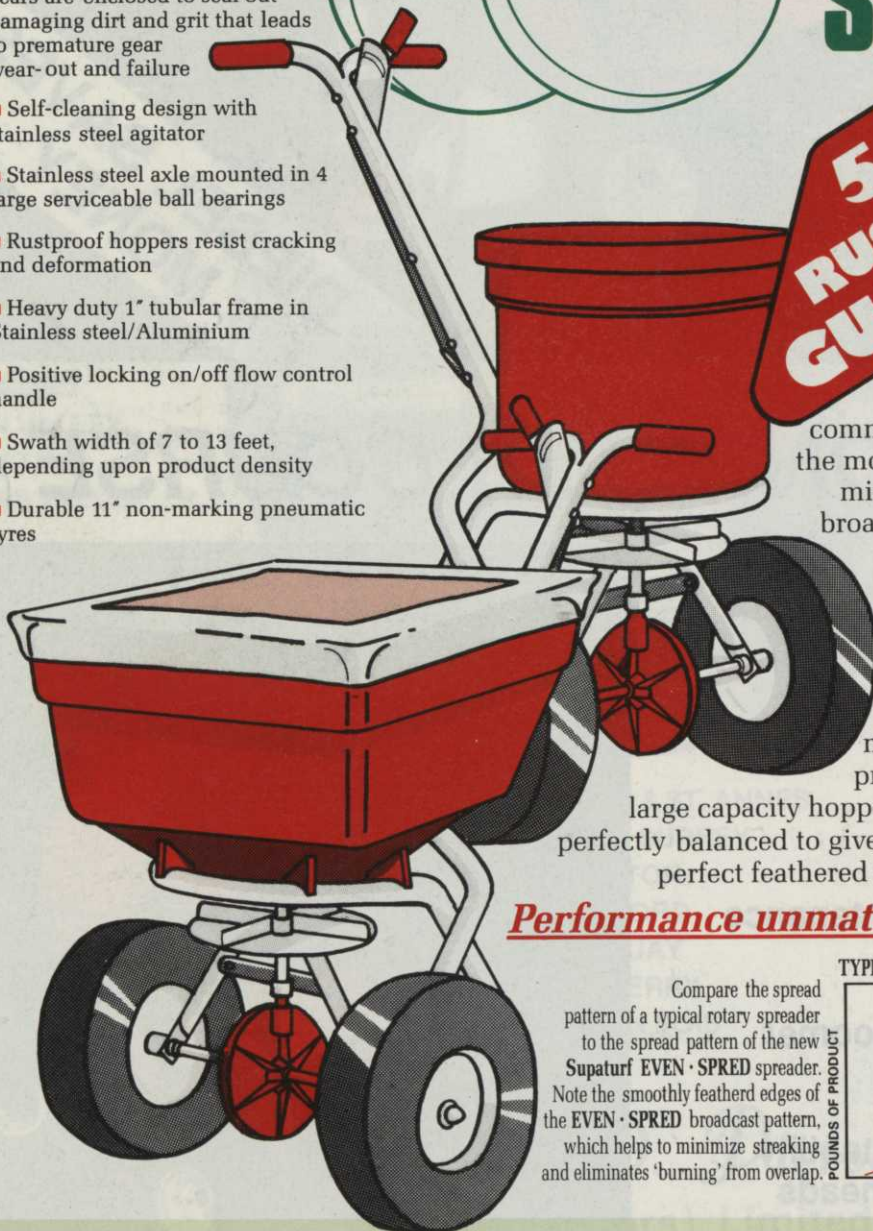

**Spread the word!**  
 "Supaturf have launched a new range of fertilisers"

**BEARD COLLECTION**

**NOW** a commercial spreader built to last

# EVEN-SPRED SPREADERS

- Permanently lubricated 5" gears are enclosed to seal out damaging dirt and grit that leads to premature gear wear-out and failure
- Self-cleaning design with stainless steel agitator
- Stainless steel axle mounted in 4 large serviceable ball bearings
- Rustproof hoppers resist cracking and deformation
- Heavy duty 1" tubular frame in Stainless steel/Aluminium
- Positive locking on/off flow control handle
- Swath width of 7 to 13 feet, depending upon product density
- Durable 11" non-marking pneumatic tyres

**5 year RUST PROOF GUARANTEE**

The **EVEN · SPRED** built by professionals for professionals • Designed to withstand the rigours of tough commercial turf care applications using the most modern materials and up to the minute technology • **EVEN · SPRED's** broadcast system is totally self cleaning and rustproof to ensure years of dependable service • **EVEN · SPRED's** huge 5" enclosed gears seal out damaging dirt and grit to help eliminate premature gear wear • All **EVEN · SPRED** models are manufactured with rust-proof heavy duty tubular frames and large capacity hoppers. The **EVEN · SPRED** is light and perfectly balanced to give a smooth efficient operation and a perfect feathered edge for even broadcast every time.