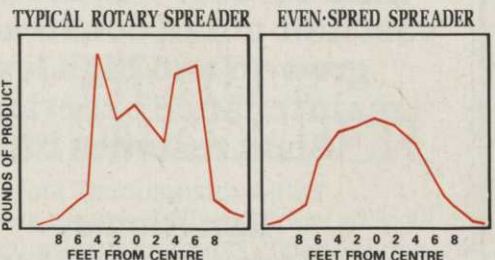

5 year RUST PROOF GUARANTEE

The **EVEN · SPRED** built by professionals for professionals • Designed to withstand the rigours of tough commercial turf care applications using the most modern materials and up to the minute technology • **EVEN · SPRED's** broadcast system is totally self cleaning and rustproof to ensure years of dependable service •

EVEN · SPRED's huge 5" enclosed gears seal out damaging dirt and grit to help eliminate premature gear wear • All **EVEN · SPRED** models are manufactured with rust-proof heavy duty tubular frames and large capacity hoppers. The **EVEN · SPRED** is light and perfectly balanced to give a smooth efficient operation and a perfect feathered edge for even broadcast every time.

Performance unmatched by the competition

Compare the spread pattern of a typical rotary spreader to the spread pattern of the new Supaturf **EVEN · SPRED** spreader. Note the smoothly feathered edges of the **EVEN · SPRED** broadcast pattern, which helps to minimize streaking and eliminates 'burning' from overlap.

For any further information contact one of the following branches.

Head Office Oxney Road, Peterborough Cambridgeshire PE1 5YZ Tel: (0733) 68384

Branches

North
Unit 2
Ripley Close
Normanton
Wakefield
West Yorkshire
WF6 1TB
Tel: (0924) 891000

South
Dromenagh Farm
Seven Hills Road
Iver Heath
Buckinghamshire
Tel: (0895) 832626/834198

South West
D.O. Hunt Limited
14 Fairfax Road
Heathfield
Newton Abbot
Devon
TQ12 6UD
Tel: (0626) 834499

Midland & South Wales
Unit 104B
Hartlebury Trading Estate
Kidderminster
Worcestershire
Tel: (0299) 250087

Supaturf