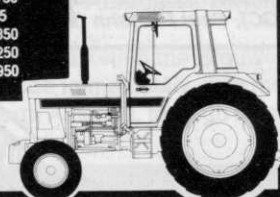

LEEDS (0532) 751627
Harold Terrace, Headingley,
Leeds LS6 1PG

FOR SALE

**TORO GM3 RELIABLE,
RECENTLY SERVICED, NEW
BLADES, SOUND MACHINE
ALL ROUND**

£750 o.n.o.

**PHONE HEAD GREENKEEPER
PILTDOWN GOLF CLUB
0825 722033**

'TOPTEE'

LEISURE

'MASTERTEE'

'FIRSTEE'

With a strong reputation among club secretaries, greenkeepers and golfers.

*****

Leisure K, Ingleside, Church Road, Mannings Heath,
Horsham, RH13 6JE Tel: 0403 68500