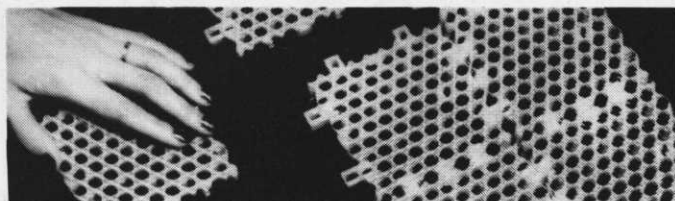

NO DIVOT FILLING
INSTALLATION ON TURF OR SEED
ALL YEAR PLAYING
LESS MAINTENANCE
LIGHTWEIGHT AND TOUGH
CAN BE ROLLED UP
PROTECTS GRASS ROOTS
NO MUDDY PATCHES
EXCELLENT GRIP FOR PLAYERS

TECNOTILE 64 OAKHURST GROVE LONDON SE22 9AQ 01-693 6287

**BLACK FENSOIL,
SCREENED SEDGE PEAT
TOP DRESSINGS
SILICA SANDS,**

**BANKS HORTICULTURAL
PRODUCTS LTD. 0858 64346**