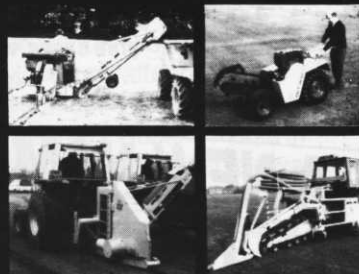

Alternatively, write to: Toro Irrigation Ltd., Unit 7, Millstream Trading Estate, Christchurch Road, Ringwood, Hampshire. BH24 35D.

Tyred out!

A PORTABLE, pneumatic tyre bead breaker from Denmark is being introduced by Axeline Eastern Limited of Boston, Lincs.

The Kema Bead Breaker is both small, 13.4" wide x 10" high (340mm x 255mm), and light, weighing 22lb (10kg). It can be used to loosen agricultural tyres, earthmover tyres, forklift tyres, implement tyres, tractor tyres and truck tyres in seconds.

The Kema Bead Breaker is gentle to both tyres and wheels despite developing up to just over a ton of thrust (2300kg). It requires just 16 litres of compressed air to operate - and could even work off the air in a spare wheel.

A wide range of specialist tyres and wheels for machinery and equipment for the amenity, landscape and turf markets is also available.

Axeline Eastern staff will be pleased to advise on any 'turf' tyre or wheel problem - telephone 020579 - 531.

New team for Rufford

RUFFORD Top-Dress Supplies, based at Rufford near Southport, who burst on the Top-Dress market late last year, have recently announced a list of distributors and agents appointed to make their product throughout the U.K.

For further details telephone Rufford on (0704) 821314.

For Multi-Purpose High Speed Trenchers Choose AFT

Our range of seven trenchers cut from 5 cm to 45 cm wide for all your cables, water pipes and sportfield drainage requirements with unrivalled performance and cost-effectiveness.

Soil collection systems and laser assisted grading are available on some models.

A. F. Trenchers Ltd.,
Gosbecks Road, Colchester, CO2 9JS
Telephone 0206 44411

Rocol Makes its Mark

A QUICK, easy, simple and highly visible line marking system is available from Rocol Ltd - Rocol Easyline. A range of eight paints, packed in giant 30oz spray cans speeds up marking out of all surfaces.

Rocol Pitchliner, when used in conjunction with the Easyline paint, allows hard surfaces, grass and synthetic surfaces to be efficiently marked without the mess and time involved with conventional line painting methods.

More information can be obtained from the publicity department at Rocol Limited, Rocol House, Swillington, Leeds. LS26 8BS

the Golf Course

BLACK FEN TOPSOIL

Tel: G. J. Moyses
(0733) 69447

Right Farm Equipment

New and Second-hand Tractors and Grass Cutting Machinery

**Massey Ferguson 35x
£1200 plus VAT**

Book now for the important winter service of your hard worked tractors and grass cutting machinery.

Tel: 042 878 532