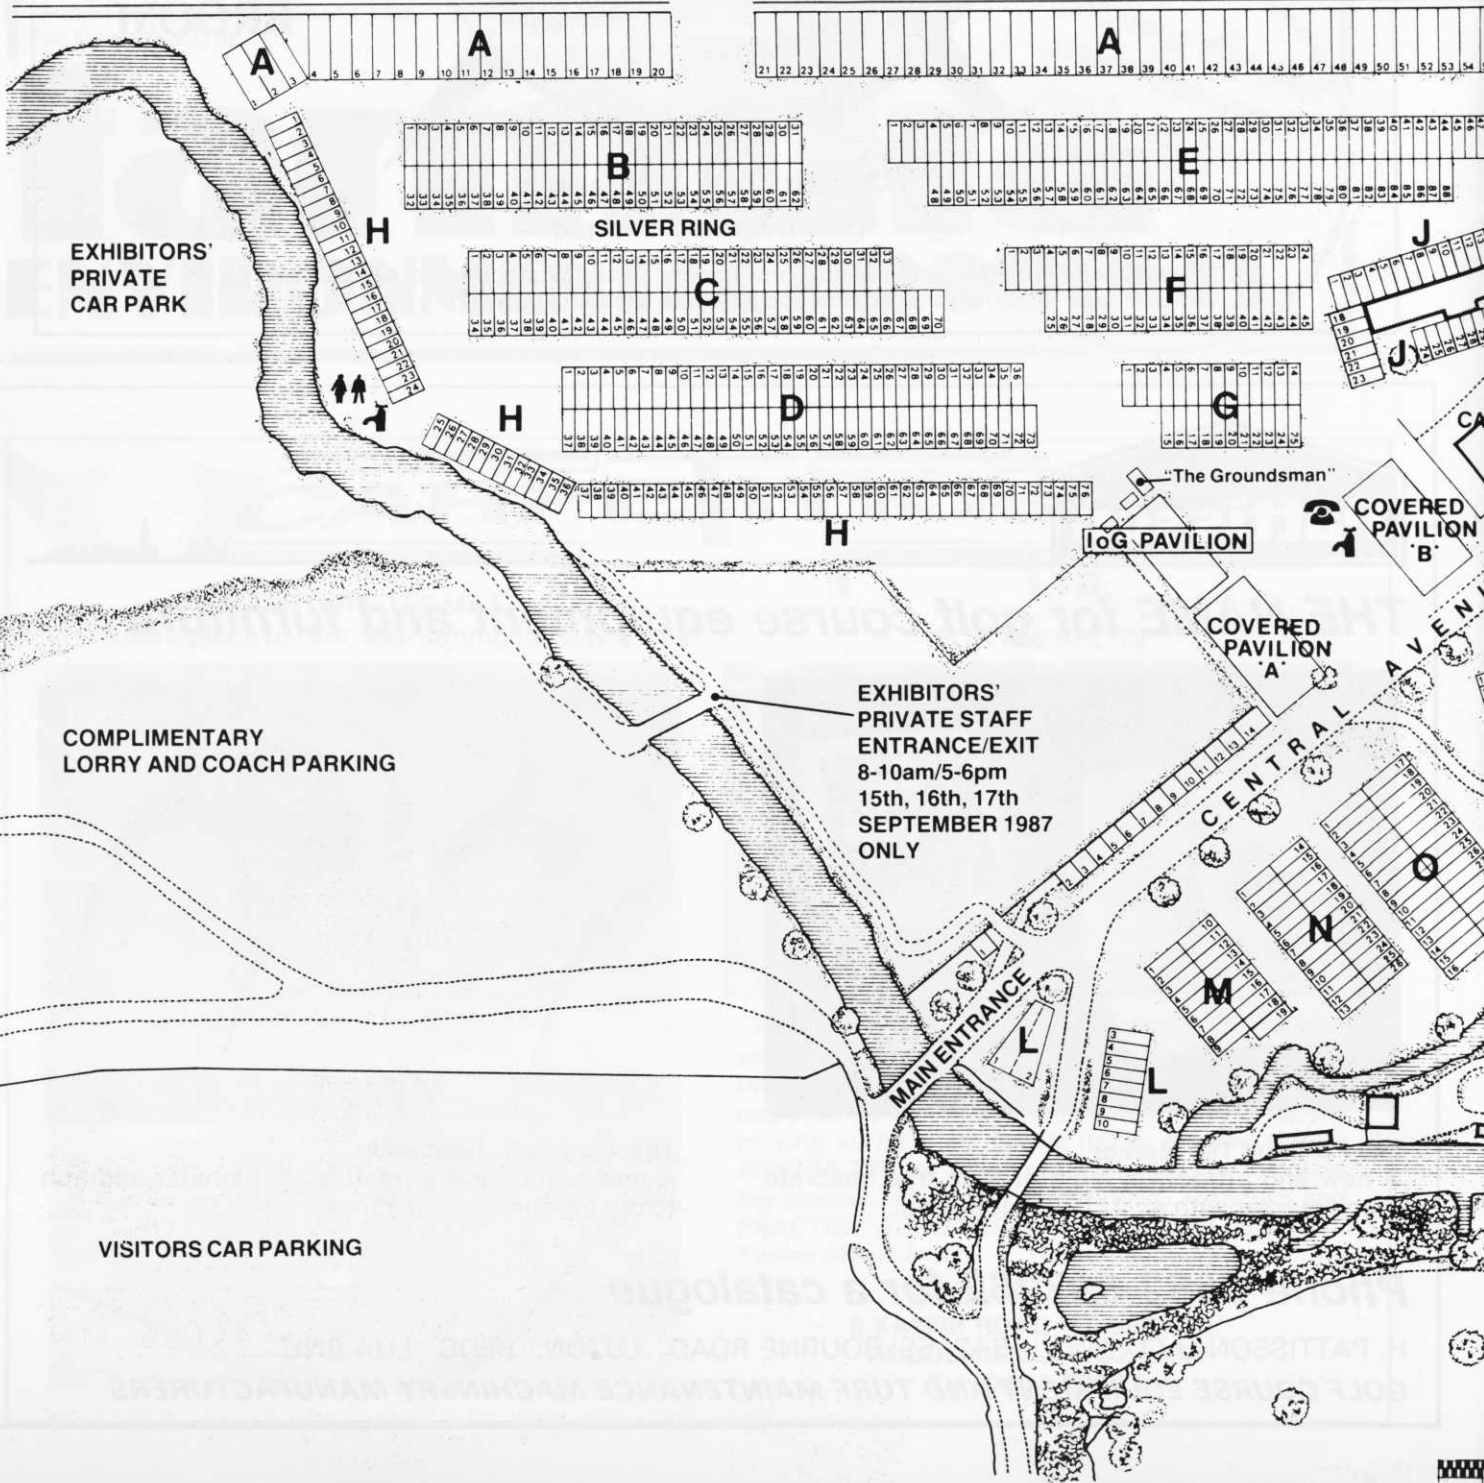

1	2	3	4	5	6
7	8	9	10	11	12
13	14	15	16	17	18
19	20	21	22	23	24
25	26	27	28	29	30
31	32	33	34	35	36
37	38	39	40	41	42
43	44	45	46	47	48
49	50	51	52	53	54
55	56	57	58	59	60
61	62	63	64	65	66
67	68	69	70	71	72
73	74	75	76	77	78
79	80	81	82	83	84
85	86	87	88	89	90
91	92	93	94	95	96
97	98	99	100	101	102

DEMONSTRATION AREA

SEE US ON STAND - CENTRAL AVENUE 2/3

RIVER THAMES LANDING STAGE

IOG
SPORTS & LEISURE
 WORLD TRADE EXHIBITIONS
 LANDSCAPING · MANAGEMENT · MAINTENANCE
ROYAL WINDSOR '87

The Exhibition will take place at The Royal Windsor Racecourse, Maidenhead Road, Windsor, Berkshire, from 15th -17th September 1987
 10am-5pm daily