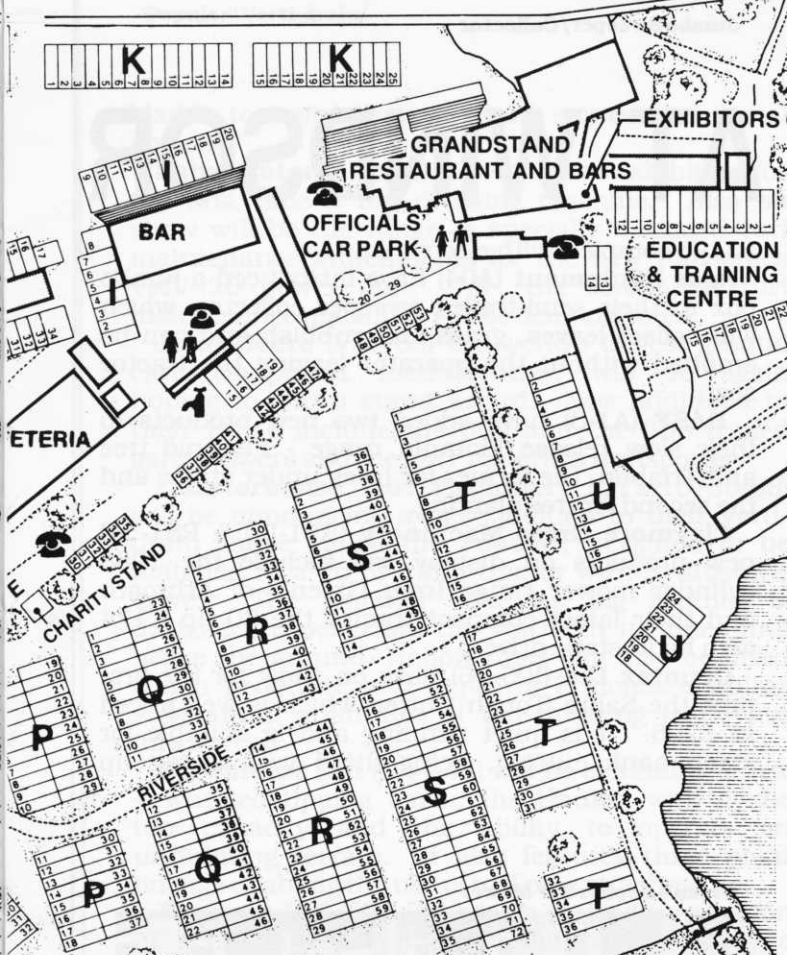

1	2	3	4	5	6
7	8	9	10	11	12
13	14	15	16	17	18
19	20	21	22	23	24
25	26	27	28	29	30
31	32	33	34	35	36
37	38	39	40	41	42
43	44	45	46	47	48
49	50	51	52	53	54
55	56	57	58	59	60
61	62	63	64	65	66
67	68	69	70	71	72
73	74	75	76	77	78
79	80	81	82	83	84
85	86	87	88	89	90
91	92	93	94	95	96
97	98	99	100	101	102

DEMONSTRATION AREA

SEE US ON STAND - CENTRAL AVENUE 2/3

RIVER THAMES LANDING STAGE

IOG
SPORTS & LEISURE
 WORLD TRADE EXHIBITIONS
 LANDSCAPING · MANAGEMENT · MAINTENANCE
ROYAL WINDSOR '87

The Exhibition will take place at The Royal Windsor Racecourse, Maidenhead Road, Windsor, Berkshire, from 15th -17th September 1987
 10am-5pm daily