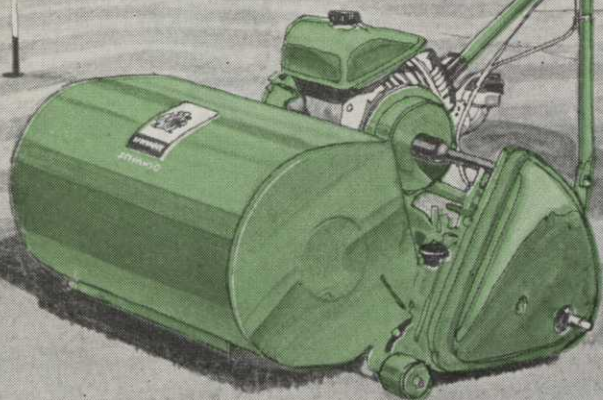

Smoothie

To see the 10-blade cutting cylinder of the Auto-Certes whirring smoothly across a golf green is the surest way of appreciating what a truly splendid piece of machinery this famous mower is.

And the finish rolling out behind the two-part landroll is a delight to anyone who really cares for fine turf. For a superb finish to golf greens, cricket squares and bowling greens Ransomes Auto-Certes is unsurpassable. Your local distributor would like you to see it for yourself. Contact him now.

Check these features

Choice of 18" or 20" cut.

Separate landroll and reel clutches allow precision control.

NEW high speed gearing on 20" Auto-Certes ensures a smooth 135 cuts per yard:

NEW airflow grassbox ensures full capacity filling, reduces emptying time.

The 10-knife impact-resistant steel cutting cylinder stays razor-sharp for longer.

Single-point height-of-cut from $\frac{1}{4}$ " to $\frac{3}{4}$ " at a microscopic $\frac{1}{64}$ " at a time.

Power-driven transport wheels mean quiet and easy site-to-site transportation.

Brush and comb set optional extra for turf grooming.

Ransomes Sims & Jefferies Ltd., Ipswich.

RANSOMES

18" & 20" Auto Certes

**BUY OR
ASK FOR
LEASING
DETAILS**