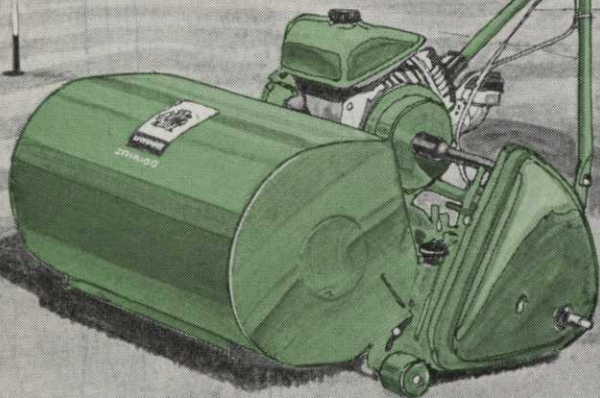

Smoothie

To see the 10-blade cutting cylinder of the Auto-Certes whirring smoothly across a golf green is the surest way of appreciating what a truly splendid piece of machinery this famous mower is. And the finish rolling out behind the two-part landroll is a delight to anyone who really cares for fine turf. For a superb finish to golf greens, cricket squares and bowling greens Ransomes Auto-Certes is unsurpassable. Your local distributor would like you to see it for yourself. Contact him now.

Check these features

Choice of 18" or 20" cut.

Separate landroll and reel clutches allow precision control.

NEW high speed gearing on 20" Auto-Certes ensures a smooth 135 cuts per yard.

NEW airflow grassbox ensures full capacity filling, reduces emptying time.

The 10-knife impact-resistant steel cutting cylinder stays razor-sharp for longer.

Single-point height-of-cut from $\frac{1}{8}$ " to $\frac{3}{4}$ " at a microscopic $\frac{1}{64}$ " at a time.

Power-driven transport wheels mean quiet and easy site-to-site transportation.

Brush and comb set optional extra for turf grooming.

Ransomes Sims & Jefferies Ltd., Ipswich.

RANSOMES

18" & 20" Auto Certes

**BUY
OR
LEASE**