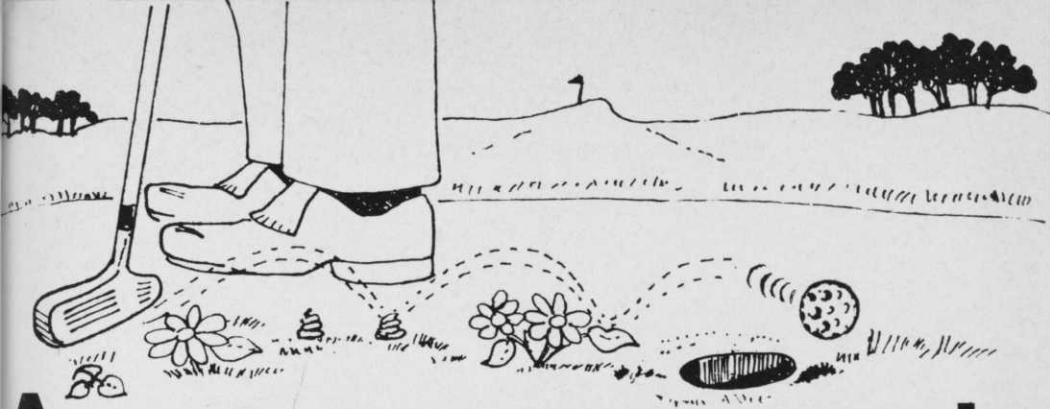

Are your greens up to par?

Or is your handicap weeds, worm casts, moss and grass fungi.

Synchemicals have the products to help you maintain your course effectively, safely and economically.

SPECIALIST SELECTIVE WEED KILLERS FOR TURF.

ESTERMONE, SYPROP, CLOVERCIDE, SYFORD, FORESTER, SYNOX, SYDEX, SYNCEMICALS WEED AND BRUSHWOOD KILLER.

For the control of worms, leatherjackets, ants—SYDANE

For the control of moss and grass fungi—M.C. MOSS KILLER

For instant feeding through the leaves and roots—
50/50 LIQUID GRASS FEED

To hold the growth of grass in abeyance—MAZIDE,
MAZIDE 36

To inhibit grass growth and kill grass weeds—MAZIDE SELECTIVE

Let the MAZIDE range take over where the mower stops

Why not ask Synchemicals to come and talk about your problems.

**SYNCHEMICALS
LIMITED.**

**LONDON,
S.E.1**

Tel: (01)-237 1958/9