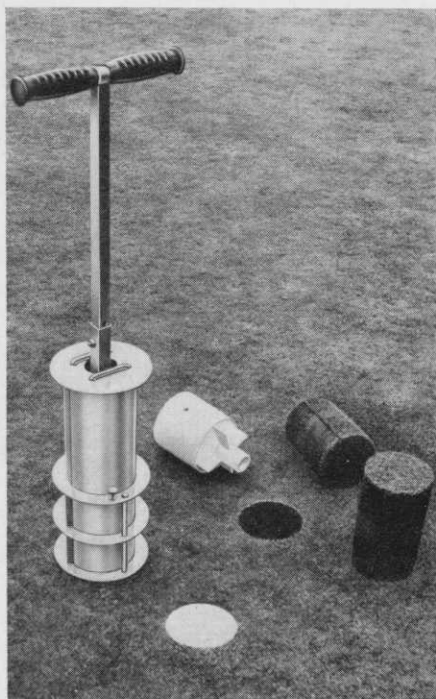

Clean cut ensures minimum disturbance of root-soil structure.

Perfect holes, perfect plugs. This hole cutter of a completely new design cuts vertically, eliminates wobble, and makes a clean cut simply and quickly.