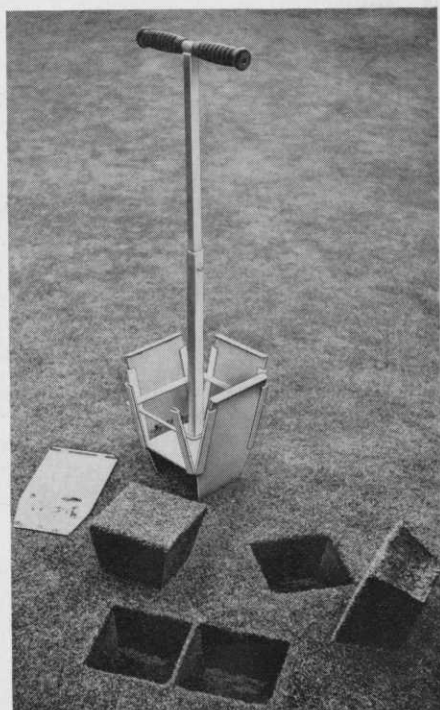

Square shape means unlimited adjacent cuts for any size of patch. No 'in-between' spaces as with round cutter.

Greens can be back in use immediately after renovation.

Pattisson

Details from

H. PATTISSON & CO. LTD.,
Stanmore Middlesex 01-954 4171