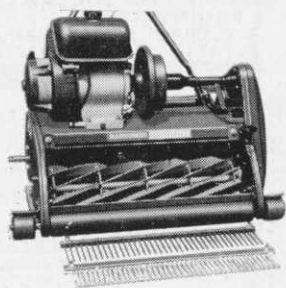

Ransomes Auto-Certes

for a superb finish to golf greens,
cricket squares and bowling greens

20" CUT
& 18" CUT

Single point height-of-cut.

A single micro hand wheel adjusts the height-of-cut from $\frac{1}{8}$ " to $\frac{3}{4}$ " at only $\frac{1}{8}$ " at a time.

Dual control. Separate landroll and reel clutches enable easy control of the mower at all times.

Super strength cutting reel.

The 10-knife, impact resistant steel, cutting reel stays razor sharp longer—gives a perfect finish.

Outtrigger rolls.

Fitted as optional extensions to normal front roll—gives extra stability on undulating green.

Transporting. Power-driven transport wheels allow quick, effortless site-to-site transportation.