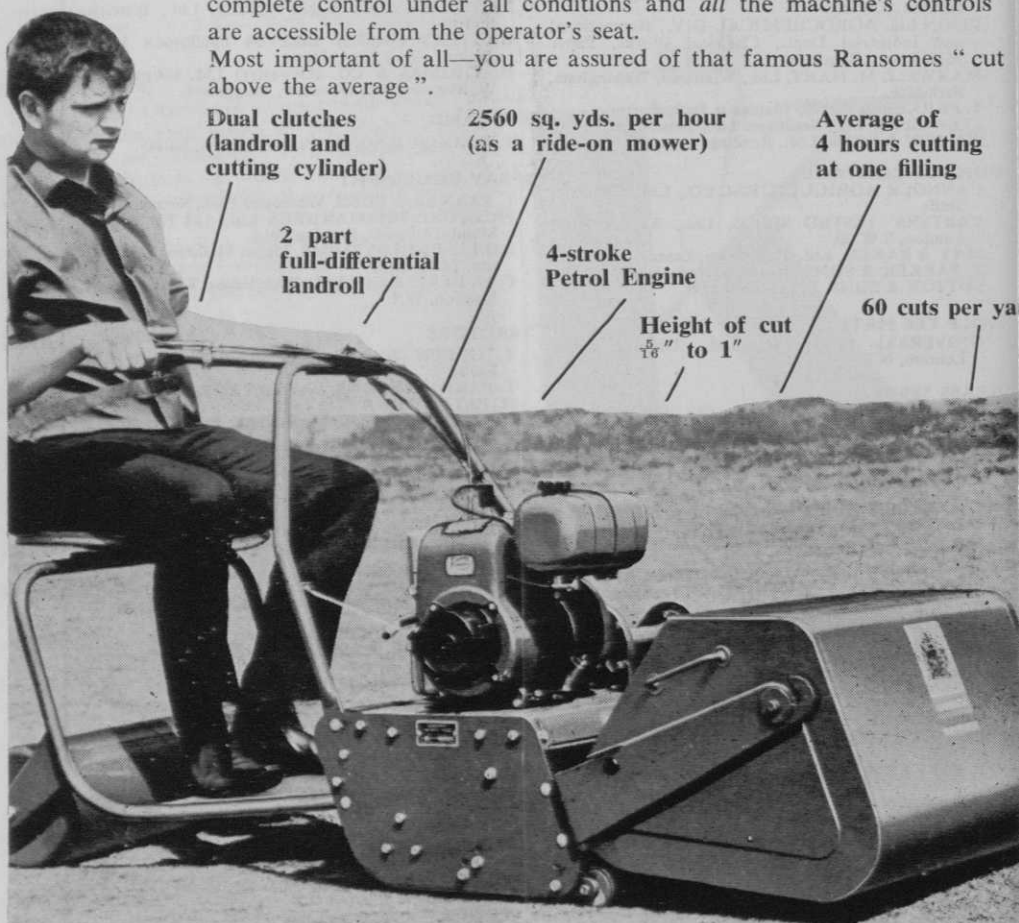

# Ransomes 24" Ride-On

The sure-footed 24" Ride-on makes light work of mowing golf tees and approaches as well as providing that "go-anywhere" manoeuvrability for cutting the awkward areas around the clubhouse.

Powerful 4-stroke engine and highly efficient differential gearing provides complete control under all conditions and *all* the machine's controls are accessible from the operator's seat.

Most important of all—you are assured of that famous Ransomes "cut above the average".

Dual clutches  
(landroll and  
cutting cylinder)

2560 sq. yds. per hour  
(as a ride-on mower)

Average of  
4 hours cutting  
at one filling

2 part  
full-differential  
landroll

4-stroke  
Petrol Engine