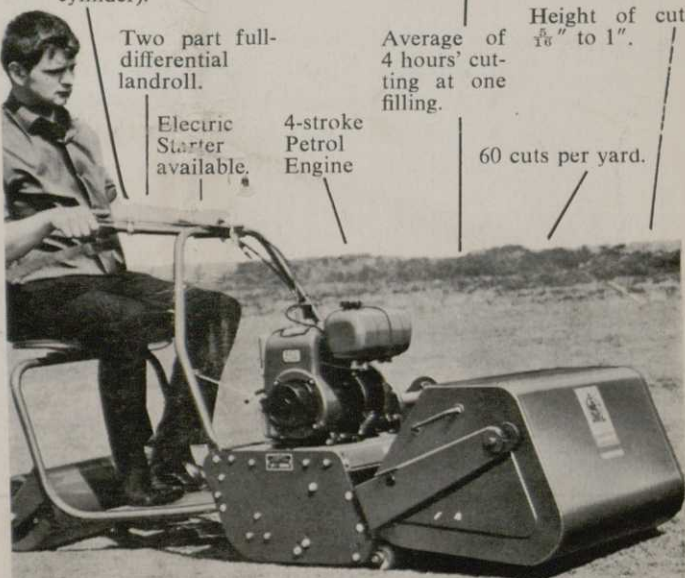

## Ransomes 24" Ride-On

The sure-footed 24" Ride-on makes light work of mowing golf tees and approaches as well as providing that "go-anywhere" manoeuvrability for cutting the awkward areas around the clubhouse.

Two part full-differential landroll.

Average of 4 hours' cutting at one filling.

Height of cut  $\frac{3}{8}$ " to 1".

Electric Starter available.

4-stroke Petrol Engine

60 cuts per yard.

**RANSOMES**

For the operator who likes to walk behind a thoroughbred, the 24" can be converted for pedestrian control in seconds.