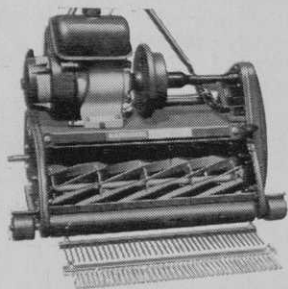

#### Single point height-of-cut.

A single micro hand wheel adjusts the height-of-cut from  $\frac{1}{8}$ " to  $\frac{3}{4}$ " at only  $\frac{1}{8}$ " at a time.

**Dual control.** Separate landroll and reel clutches enable easy control of the mower at all times.

#### Super strength cutting reel.

The 10-knife, impact resistant steel, cutting reel stays razor sharp longer—gives a perfect finish.

**Outrigger rolls.** Fitted as optional extensions to normal front roll—gives extra stability on undulating green.

**Transporting.** Power-driven transport wheels allow quick, effortless site-to-site transportation.