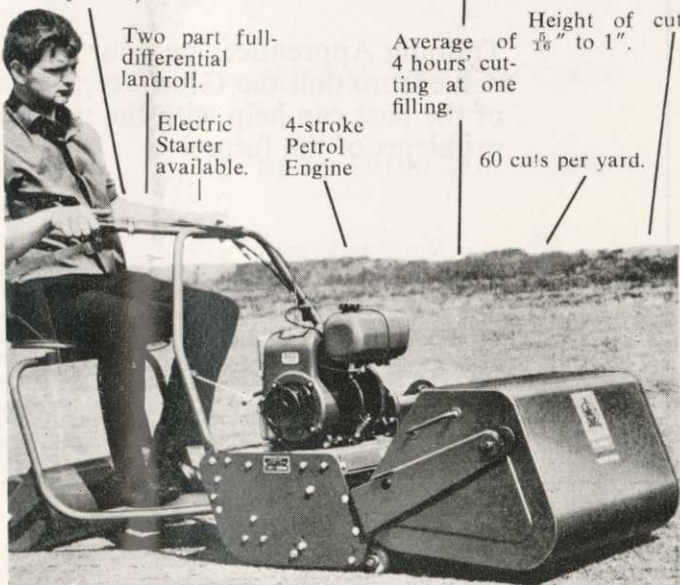

## Ransomes 24" Ride-On

The sure-footed 24" Ride-on makes light work of mowing golf tees and approaches as well as providing that "go-anywhere" manoeuvrability for cutting the awkward areas around the clubhouse.

Write or ring your Ransomes Sales & Service Distributor or RANSOMES SIMS & JEFFERIES LTD., IPSWICH. Tel. 0473 7222.

Dual clutches (landroll and cutting cylinder).

2,560 sq. yds. per hour (as a ride-on mower).

Two part full-differential landroll.

Average of 4 hours' cutting at one filling. Height of cut  $\frac{1}{16}$ " to 1".

Electric Starter available.

4-stroke Petrol Engine

60 cuts per yard.

**RANSOMES**

For the operator who likes to walk behind a thoroughbred, the 24" can be converted for pedestrian control in seconds.