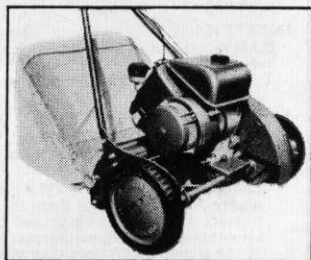

Long life, 4-stroke petrol engine with automatic recoil starter.

Separate throttle and clutch controls, both easily adjustable for speed control.

Height of cut adjustable from $\frac{1}{4}$ " to $1\frac{3}{4}$ "—will cut grass up to 7" high.

At 30 cuts per yard the Antelope can cut up to 1500 sq. yds. per hour.

Special non-skid drive wheels make for good traction—even on sloping ground.

5-knife heavy duty impact resistant cutting reel.

Ransomes lawn mowers are the sophisticated end product of our 130 years of experience. In all that time, the company have been in the forefront of grass care progress, and have pioneered most of the worthwhile improvements in mower design. In brief, Ransomes know how to make mowers. More important, they know from an immense practical field experience, how *you* will use them, and the kind of problems you are facing and solving daily. Mowers built in the light of this knowledge excel.

Because of it, a vast range has been developed, with performance values that make work study worthwhile; that enable close and economical costing of mowing schedules with machines matched *exactly* to the job.

Ransomes Sims & Jefferies Ltd., Ipswich

Manufacturers of the largest range of grass machinery in Europe