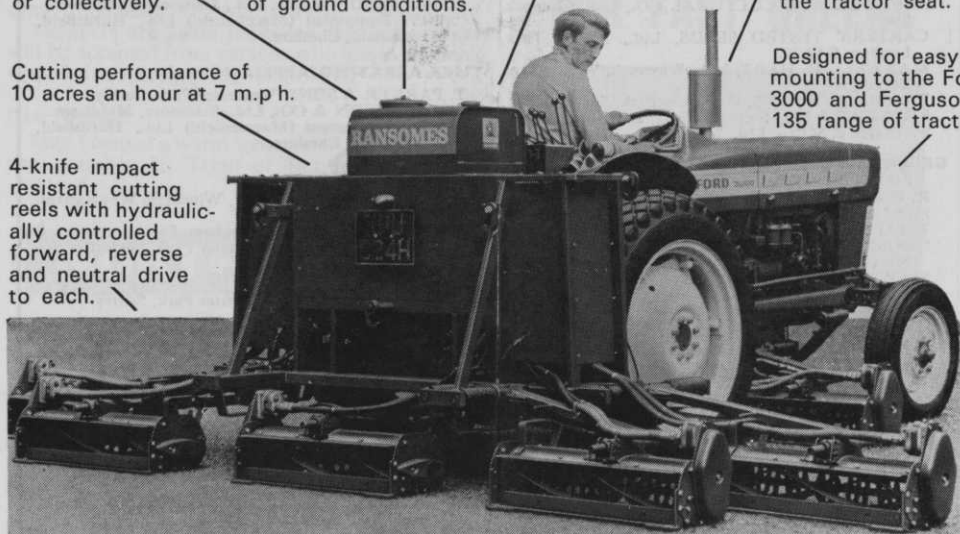

7 UNIT 15' 8" CUT
5 UNIT 11' 4" CUT

for fast, versatile, completely controlled cutting of golf course fairways and similar areas

Ransomes lawn mowers are the sophisticated end product of our 130 years of experience. In all that time, the company have been in the forefront of grass care progress, and have pioneered most of the worthwhile improvements in mower design. In brief, Ransomes know how to make mowers. More important, they know from an immense practical field experience, how you will use them, and the kind of problems you are facing and solving daily. Mowers built in the light of this knowledge excel.

Because of it, a vast range has been developed, with performance values that make work study worthwhile; that enable close and economical costing of mowing schedules with machines matched *exactly* to the job.

Hydraulic power allows from one to seven units to be used separately or collectively.

Hydraulic control of all cutting reels enables gang mowing irrespective of ground conditions.

Cuts per yard variable from 20 to 75 with height-of-cut adjustment from 1/2" to 3".

All the gang mowing operations are hydraulically controlled with fingertip ease from the tractor seat.

Cutting performance of 10 acres an hour at 7 m.p.h.

Designed for easy mounting to the Ford 3000 and Ferguson 135 range of tractor.

4-knife impact resistant cutting reels with hydraulically controlled forward, reverse and neutral drive to each.

RANSOMES

All units fold up in seconds to an overall width of 8' 2", well within road transport regulations.

Trailed Gang Units continue to be available, with Sportcutter & Magna, for ganging in 1, 3, 5, 7 or 9 units.

Ransomes Sims & Jefferies Ltd, Ipswich Manufacturers of the largest range of grass machinery in Europe