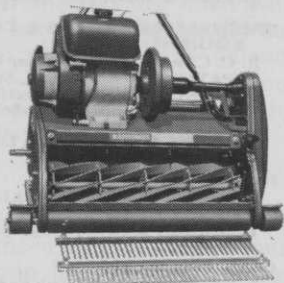

Ransomes Auto-Certes

for a superb finish to golf greens,
cricket squares and bowling greens

20" CUT
& 18" CUT

Single point height-of-cut.

A single micro hand wheel adjusts the height-of-cut from $\frac{1}{8}$ " to $\frac{3}{4}$ " at only $\frac{1}{4}$ " at a time.

Dual control. Separate handroll and reel clutches enable easy control of the mower at all times.

Super strength cutting reel.

The 10-knife, impact resistant steel, cutting reel stays razor sharp longer—gives a perfect finish.

Outrigger rolls.

Fitted as optional extensions to normal front roll—gives extra stability on undulating green.

Transporting.

Power-driven transport wheels allow quick, effortless site-to-site transportation.