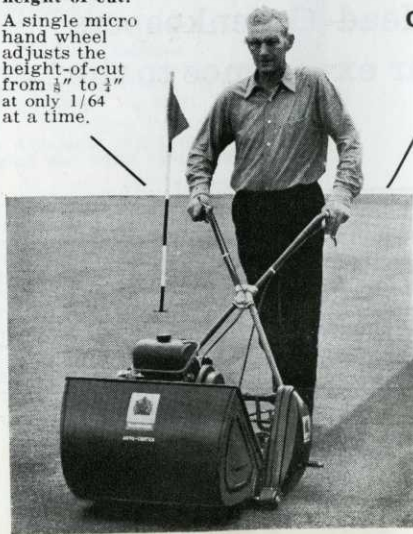

JULY
1970 1/-

The British Golf

Greenkeeper

Ransomes Auto-Certes

20" cut & 18" cut

Single point height-of-cut.

A single micro hand wheel adjusts the height-of-cut from $\frac{1}{8}$ " to $\frac{1}{4}$ " at only 1/64 at a time.

for a superb finish to golf greens, cricket squares and bowling greens

Dual control. Separate landroll and reel clutches enable easy control of the mower at all times.

Brush and Comb Set. A nylon brush and steel comb are optional extras, for controlled turf grooming.

Super strength cutting reel. The 10-knife, impact resistant steel, cutting reel stays razor sharp longer—gives a perfect finish.

Transporting. Power-driven transport wheels allow quick, effortless site-to-site transportation.