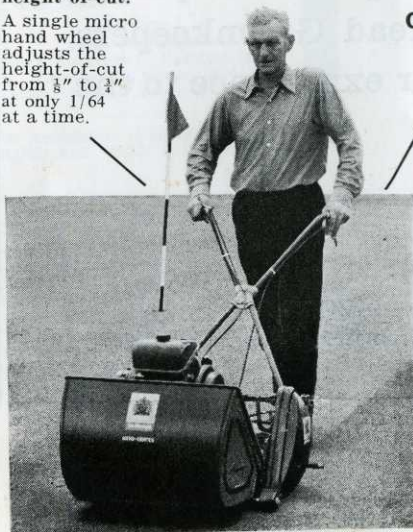

Single point height-of-cut.

A single micro hand wheel adjusts the height-of-cut from $\frac{1}{8}$ " to $\frac{1}{4}$ " at only 1/64 at a time.

for a superb finish to golf greens, cricket squares and bowling greens

Dual control. Separate landroll and reel clutches enable easy control of the mower at all times.

Brush and Comb Set. A nylon brush and steel comb are optional extras, for controlled turf grooming.

Super strength cutting reel. The 10-knife, impact resistant steel, cutting reel stays razor sharp longer—gives a perfect finish.

Transporting. Power-driven transport wheels allow quick, effortless site-to-site transportation.

Outrigger rolls. Fitted as optional extensions to normal front roll—gives extra stability on undulating green.