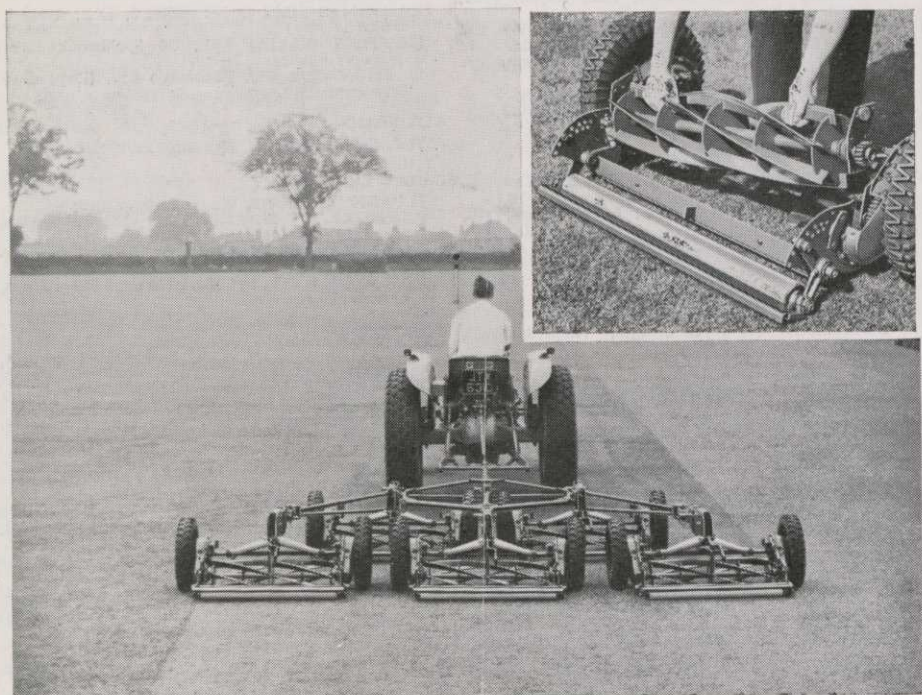

Today's most comprehensive range of quality mowing equipment. Fully guaranteed by Ransomes

RANSOMES TRAILED GANG MOWERS. From single-unit (30 in.) to nine-unit (20 ft. 6 in.) cutting widths. Choice of "Sportcutter" units for close cutting, or "Magna" units for rougher work. Cutting cylinders can be removed without dismantling unit.