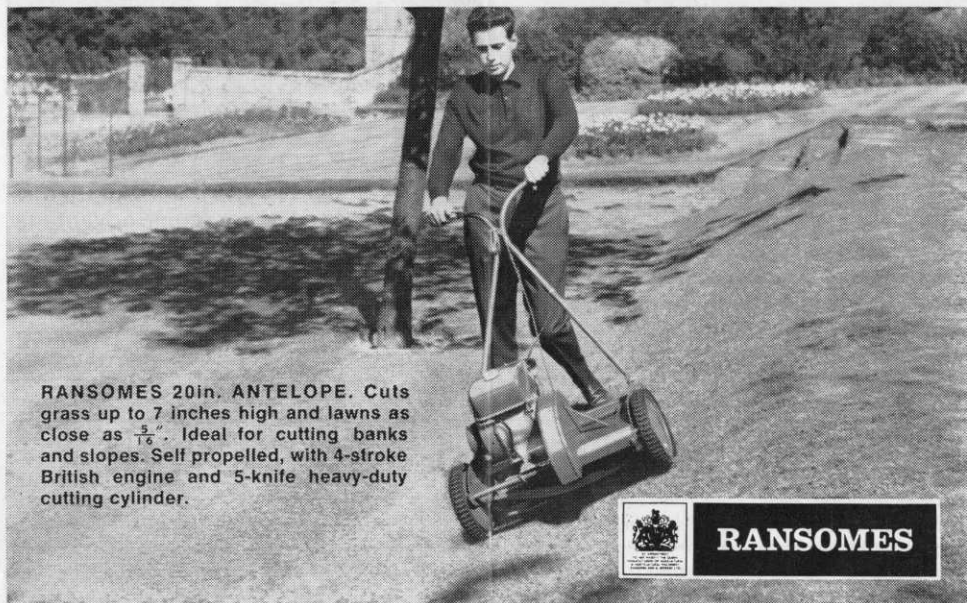

STANDARDISE MECHANISE ECONOMISE

BUY BRITISH - BY RANSOMES!

Ransomes
put service first.
National network of Sales and
Service Distributors providing
Regional spares stocks

RANSOMES 20in. ANTELOPE. Cuts grass up to 7 inches high and lawns as close as $\frac{5}{16}$ ". Ideal for cutting banks and slopes. Self propelled, with 4-stroke British engine and 5-knife heavy-duty cutting cylinder.