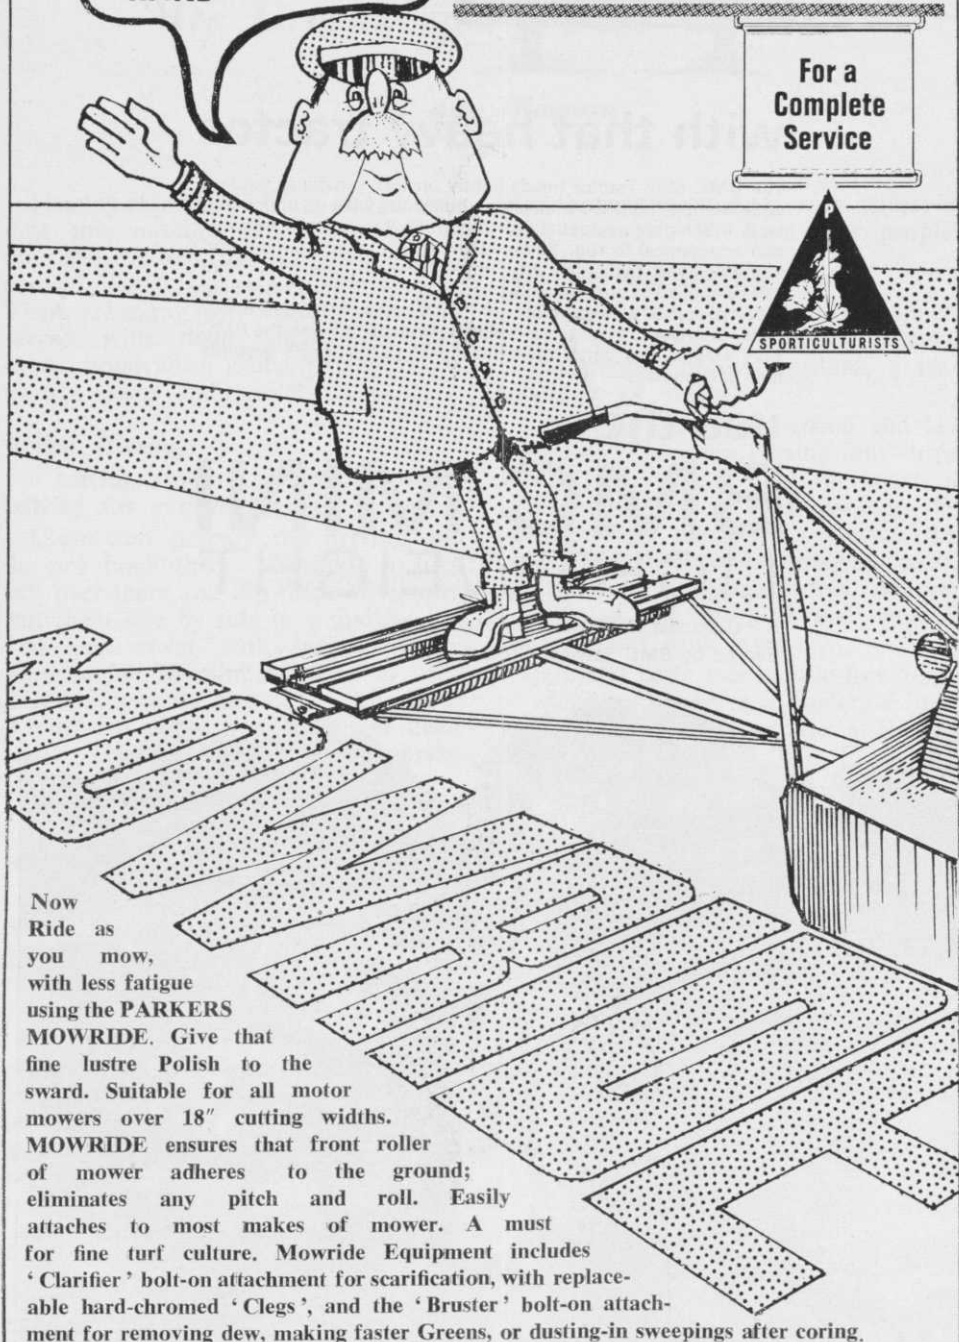

IT'S EASY WITH
MOWRIDE
RIDE, ROLL BRUSH
RAKE

PARKERS

For a
Complete
Service

Now
Ride as
you mow,
with less fatigue
using the PARKERS
MOWRIDE. Give that
fine lustre Polish to the
sward. Suitable for all motor
mowers over 18" cutting widths.
MOWRIDE ensures that front roller
of mower adheres to the ground;
eliminates any pitch and roll. Easily
attaches to most makes of mower. A must
for fine turf culture. Mowride Equipment includes
'Clarifier' bolt-on attachment for scarification, with replace-
able hard-chromed 'Clegs', and the 'Bruster' bolt-on attach-
ment for removing dew, making faster Greens, or dusting-in sweepings after coring.