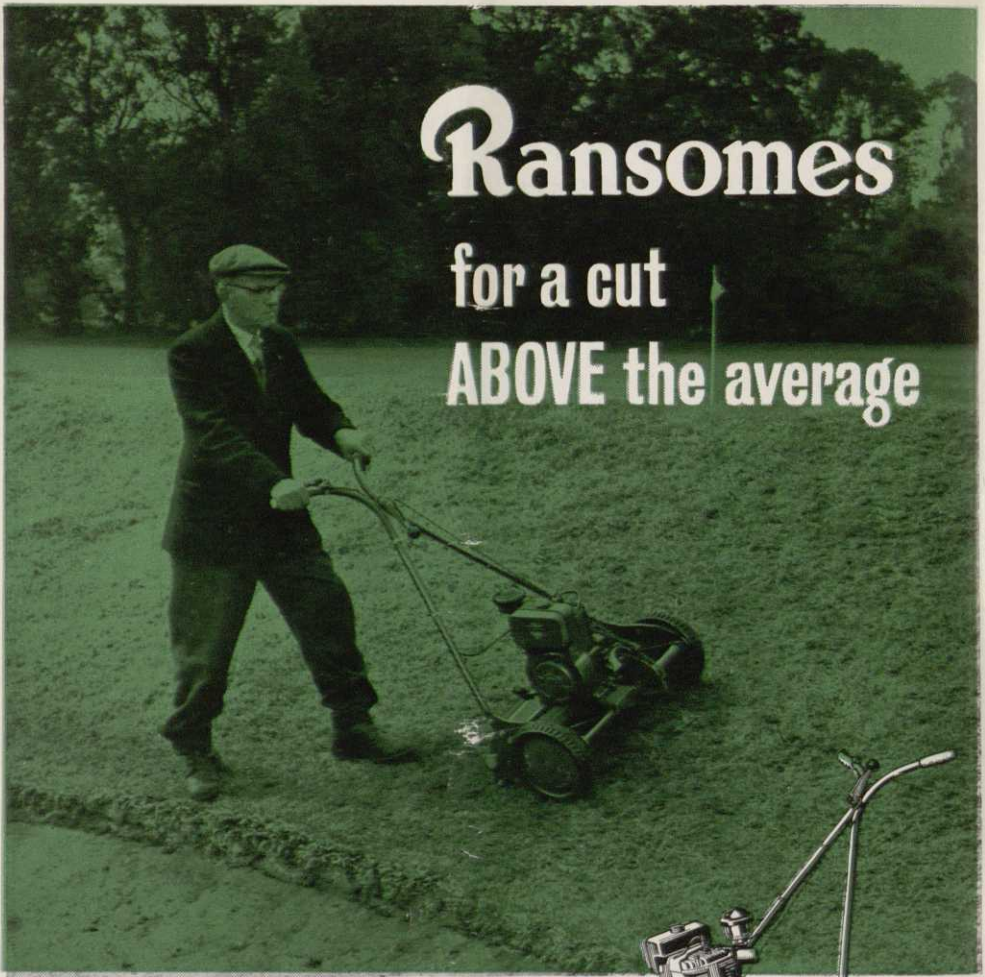

Ransomes

for a cut
ABOVE the average