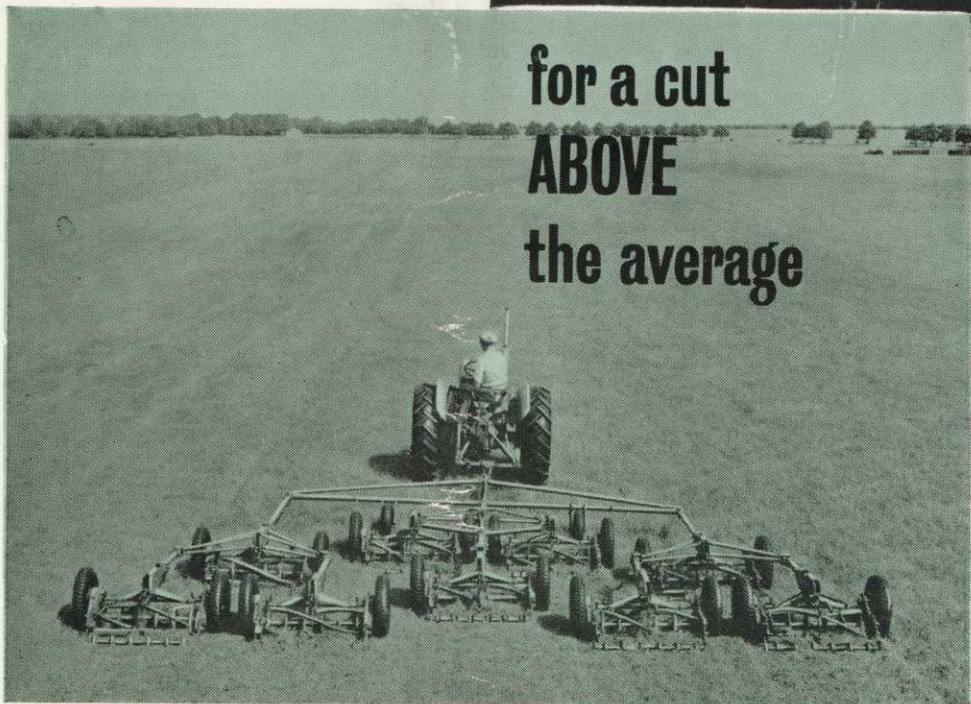

Ransomes

for a cut
ABOVE
the average

Ransomes manufacture the world's finest gang mowers for the man who is interested in cutting large areas of grass in the most economical way.

Ransomes 'SPORTCUTTER' and Ransomes 'MAGNA' gang mowers are the same fundamentally but they each incorporate features for two distinctly different functions. The 'Sportcutter' is designed for mowing on golf courses, parks, estates and sports grounds where regular mowing and a rather fine cut is essential.

The 'Magna' is the machine for dealing with very rough areas and is able to stand up to long periods of work under the toughest conditions. 'Magna' is particularly suitable for work on airfields, in orchards, and on pasture-land, dealing with tough grass up to about 8 inches high.