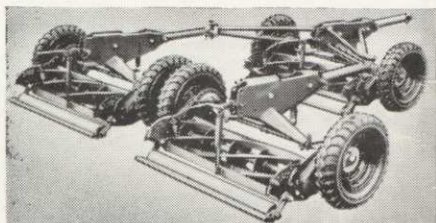

Ransomes

for a cut
ABOVE
the average

Ransomes manufacture the world's finest gang mowers for the man who is interested in cutting large areas of grass in the most economical way.

Ransomes 'SPORTCUTTER' and Ransomes 'MAGNA' gang mowers are the same fundamentally but they each incorporate features for two distinctly different functions. The 'Sportcutter' is designed for mowing on golf courses, parks, estates and sports grounds where regular mowing and a rather fine cut is essential.

The 'Magna' is the machine for dealing with very rough areas and is able to stand up to long periods of work under the toughest conditions. 'Magna' is particularly suitable for work on airfields, in orchards, and on pasture-land, dealing with tough grass up to about 8 inches high.

'Sportcutter' and 'Magna' units may be made up into groups of 3, 5, 7 or 9. Pneumatic tyred or steel wheels are optional.

RANSOMES SIMS & JEFFERIES LTD., ORWELL WORKS, IPSWICH