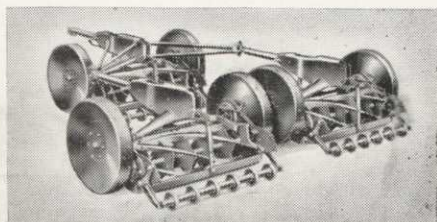

Ransomes

for a cut
ABOVE
the average

Ransomes manufacture the world's finest gang mowers for the man who is interested in cutting large areas of grass in the most economical way.

Ransomes 'SPORTCUTTER' and Ransomes 'MAGNA' gang mowers are the same fundamentally but they each incorporate features for two distinctly different functions. The 'Sportcutter' is designed for mowing on golf courses, parks, estates and sports grounds where regular mowing and a rather fine cut is essential.

The 'Magna' is the machine for dealing with very rough areas and is able to stand up to long periods of work under the toughest conditions. 'Magna' is particularly suitable for work on airfields, in orchards, and on pasture-land, dealing with tough grass up to about 8 inches high.

'Sportcutter' and 'Magna' units may be made up into groups of 3, 5, 7 or 9. Pneumatic tyred or steel wheels are optional.

RANSOMES SIMS & JEFFERIES LTD., ORWELL WORKS, IPSWICH