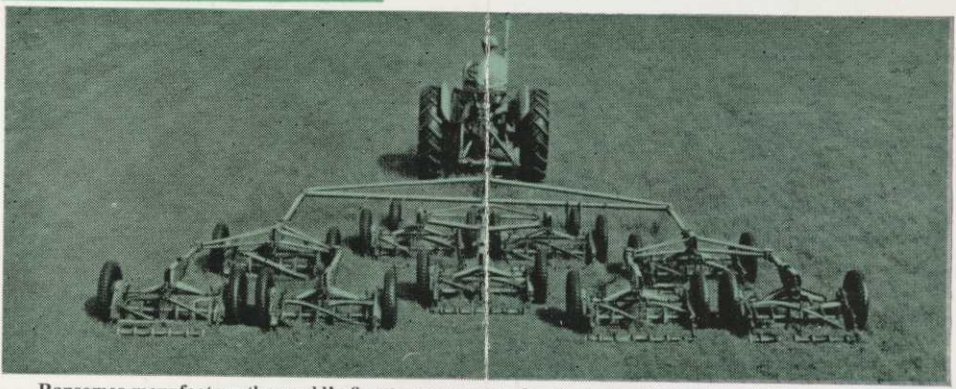

**NOVEMBER**  
**1962** 1/-

U. S. G. A. GREEN SECTION	
ALLEN ✓	
FERRISON —	
GILPIN —	
WORKMAN —	
WILE	

## Ransomes

for a cut **ABOVE** the average

Ransomes manufacture the world's finest gang mowers for the man who is interested in cutting large areas of grass in the most economical way.

Ransomes 'SPORTCUTTER' and Ransomes 'MAGNA' gang mowers are the same fundamentally but they each incorporate features for two distinctly different functions. The 'Sportcutter' is designed for mowing on golf courses, parks, estates and sports grounds where regular mowing and rather fine cut is essential.

The 'Magna' is the machine for dealing with very rough areas and is able to stand up to long periods of work under the toughest conditions. 'Magna' is particularly suitable for work on airfields, in orchards, and on pasture-land, dealing with tough grass up to about 8 inches high.