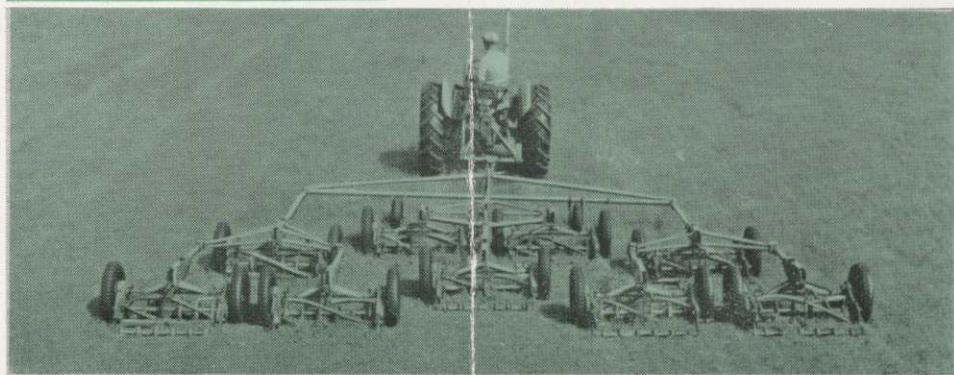

JULY
1962 1/-

The British Golf

Greenkeeper

Ransomes for a cut ABOVE the average

Ransomes manufacture the world's finest gang mowers for the man who is interested in cutting large areas of grass in the most economical way.

Ransomes 'SPORTCUTTER' and Ransomes 'MAGNA' gang mowers are the same fundamentally but they each incorporate features for two distinctly different functions. The 'Sportcutter' is designed for mowing on golf courses, parks, estates and sports grounds where regular mowing and rather fine cut is essential.

The 'Magna' is the machine for dealing with very rough areas and is able to stand up to long periods of work under the toughest conditions. 'Magna' is particularly suitable for work on airfields, in orchards, and on pasture-land, dealing with tough grass up to about 8 inches high.