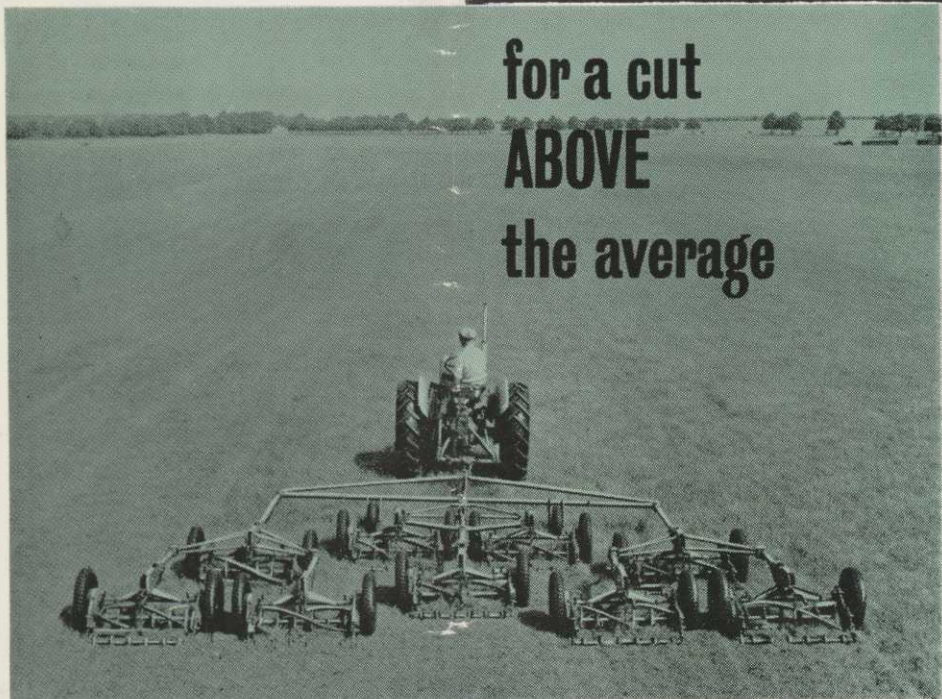

Ransomes

for a cut
ABOVE
the average

Ransomes manufacture the world's finest gang mowers for the man who is interested in cutting large areas of grass in the most economical way.

Ransomes 'SPORTCUTTER' and Ransomes 'MAGNA' gang mowers are the same fundamentally but they each incorporate features for two distinctly different functions. The 'Sportcutter' is designed for mowing on golf courses, parks, estates and sports grounds where regular mowing and a rather fine cut is essential.

The 'Magna' is the machine for dealing with very rough areas and is able to stand up to long periods of work under the toughest conditions. 'Magna' is particularly suitable for work on airfields, in orchards, and on pasture-land, dealing with tough grass up to about 8 inches high.