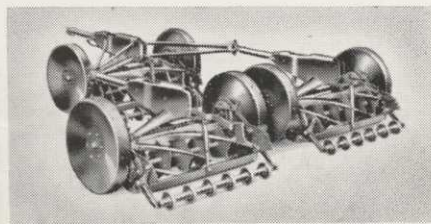

Ransomes

for a cut
ABOVE
the average

Ransomes manufacture the world's finest gang mowers for the man who is interested in cutting large areas of grass in the most economical way.

Ransomes 'SPORTCUTTER' and Ransomes 'MAGNA' gang mowers are the same fundamentally but they each incorporate features for two distinctly different functions. The 'Sportcutter' is designed for mowing on golf courses, parks, estates and sports grounds where regular mowing and a rather fine cut is essential.

The 'Magna' is the machine for dealing with very rough areas and is able to stand up to long periods of work under the toughest conditions. 'Magna' is particularly suitable for work on airfields, in orchards, and on pasture-land, dealing with tough grass up to about 8 inches high.

'Sportcutter' and 'Magna' units may be made up into groups of 1, 3, 5, 7 or 9. Pneumatic tyred or steel wheels are optional.

RANSOMES SIMS & JEFFERIES LTD., ORWELL WORKS, IPSWICH