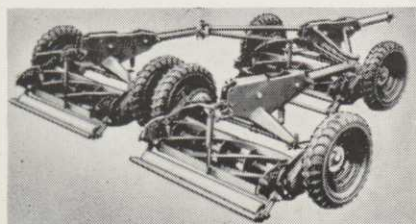

Ransomes

for a cut
ABOVE
the average

Ransomes manufacture the world's finest gang mowers for the man who is interested in cutting large areas of grass in the most economical way.

Ransomes 'SPORTCUTTER' and Ransomes 'MAGNA' gang mowers are the same fundamentally but they each incorporate features for two distinctly different functions. The 'Sportcutter' is designed for mowing on golf courses, parks, estates and sports grounds where regular mowing and a rather fine cut is essential.

The 'Magna' is the machine for dealing with very rough areas and is able to stand up to long periods of work under the toughest conditions. 'Magna' is particularly suitable for work on airfields, in orchards, and on pasture-land, dealing with tough grass up to about 8 inches high.

'Sportcutter' and 'Magna' units may be made up into groups of 1, 3, 5, 7 or 9. Pneumatic tyred or steel wheels are optional.

RANSOMES SIMS & JEFFERIES LTD., ORWELL WORKS, IPSWICH