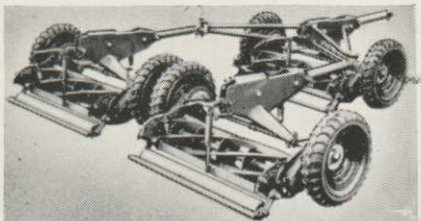

# Ransomes

for a cut  
**ABOVE**  
the average

Ransomes manufacture the world's finest gang mowers for the man who is interested in cutting large areas of grass in the most economical way.

Ransomes 'SPORTCUTTER' and Ransomes 'MAGNA' gang mowers are the same fundamentally but they each incorporate features for two distinctly different functions. The 'Sportcutter' is designed for mowing on golf courses, parks, estates and sports grounds where regular mowing and a rather fine cut is essential.

The 'Magna' is the machine for dealing with very rough areas and is able to stand up to long periods of work under the toughest conditions. 'Magna' is particularly suitable for work on airfields, in orchards, and on pasture-land, dealing with tough grass up to about 8 inches high.

'Sportcutter' and 'Magna' units may be made up into groups of 3, 5, 7 or 9. Pneumatic tyred or steel wheels are optional.

**RANSOMES SIMS & JEFFERIES LTD., ORWELL WORKS, IPSWICH**