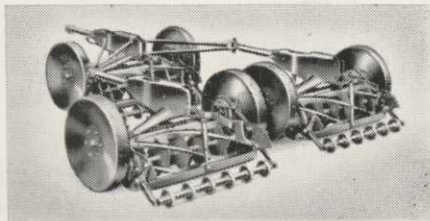

# Ransomes

for a cut  
**ABOVE**  
the average

Ransomes manufacture the world's finest gang mowers for the man who is interested in cutting large areas of grass in the most economical way.

Ransomes 'SPORTCUTTER' and Ransomes 'MAGNA' gang mowers are the same fundamentally but they each incorporate features for two distinctly different functions. The 'Sportcutter' is designed for mowing on golf courses, parks, estates and sports grounds where regular mowing and a rather fine cut is essential.

The 'Magna' is the machine for dealing with very rough areas and is able to stand up to long periods of work under the toughest conditions. 'Magna' is particularly suitable for work on airfields, in orchards, and on pasture-land, dealing with tough grass up to about 8 inches high.

'Sportcutter' and 'Magna' units may be made up into groups of 3, 5, 7 or 9. Pneumatic tyred or steel wheels are optional.

**RANSOMES SIMS & JEFFERIES LTD., ORWELL WORKS, IPSWICH**