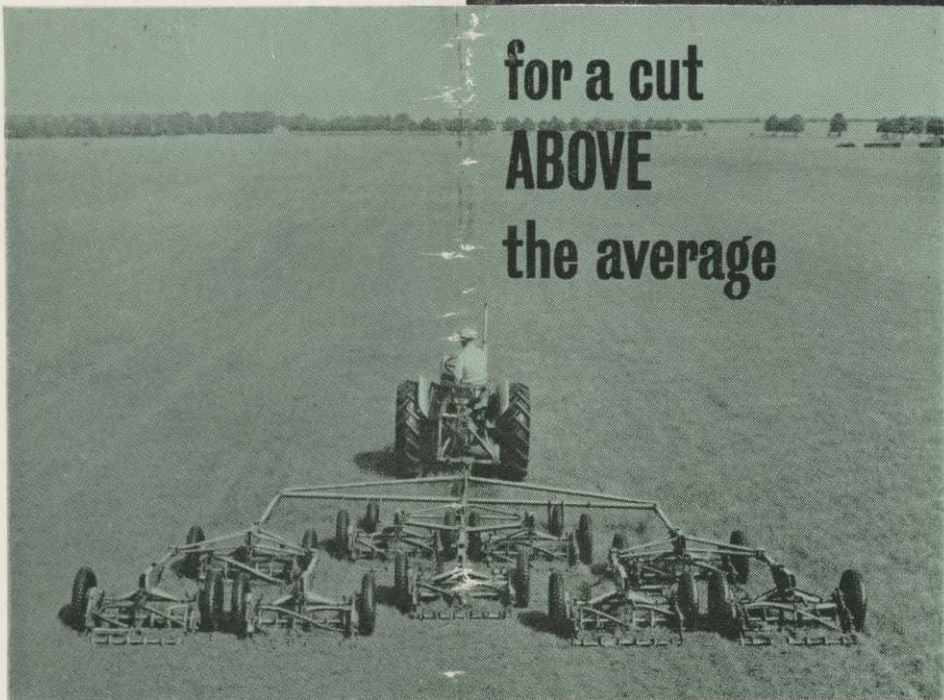

# Ransomes

for a cut  
**ABOVE**  
the average

Ransomes manufacture the world's finest gang mowers for the man who is interested in cutting large areas of grass in the most economical way.

Ransomes 'SPORTCUTTER' and Ransomes 'MAGNA' gang mowers are the same fundamentally but they each incorporate features for two distinctly different functions. The 'Sportcutter' is designed for mowing on golf courses, parks, estates and sports grounds where regular mowing and a rather fine cut is essential.

The 'Magna' is the machine for dealing with very rough areas and is able to stand up to long periods of work under the toughest conditions. 'Magna' is particularly suitable for work on airfields, in orchards, and on pasture-land, dealing with tough grass up to about 8 inches high.