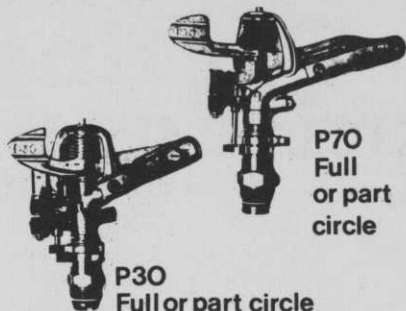

BACK LAPPING

Accurately and efficiently
on site or in the workshop
with the

EASYLAP

for use from 230 volt mains or generator and ideal for TORO gang mowers. For full details and leaflet contact us now!
ATTERTON & ELLIS LTD.
Iron Works, Haverhill, Suffolk