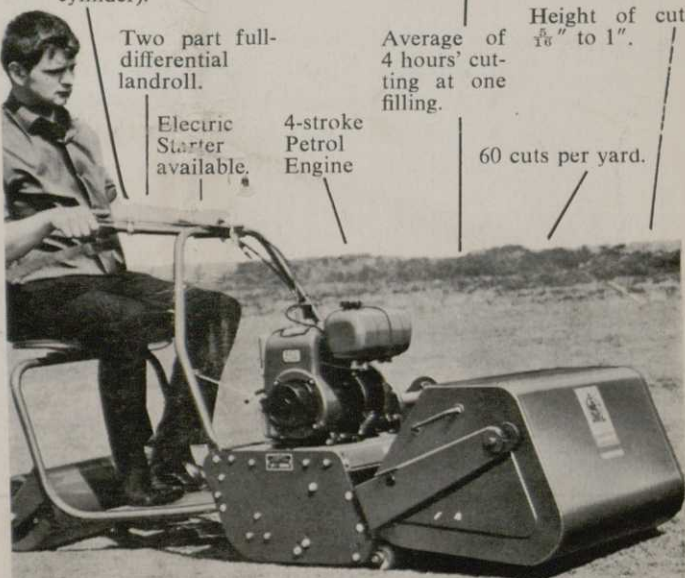

The British Golf

Greenkeeper

Ransomes 24" Ride-On

The sure-footed 24" Ride-on makes light work of mowing golf tees and approaches as well as providing that "go-anywhere" manoeuvrability for cutting the awkward areas around the clubhouse.

Two part full-differential landroll.

Average of 4 hours' cutting at one filling.

Height of cut $\frac{3}{8}$ " to 1".

Electric Starter available.

4-stroke Petrol Engine

60 cuts per yard.

RANSOMES

For the operator who likes to walk behind a thoroughbred, the 24" can be converted for pedestrian control in seconds.