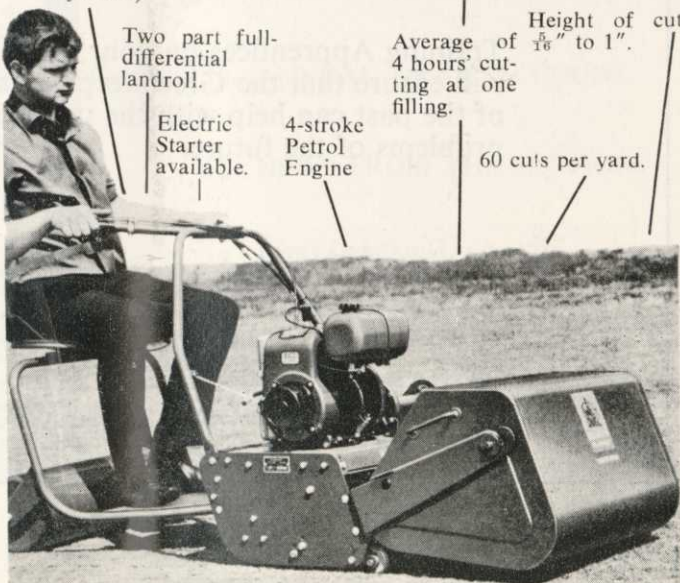

The British Golf

Greenkeeper

Ransomes 24" Ride-On

The sure-footed 24" Ride-on makes light work of mowing golf tees and approaches as well as providing that "go-anywhere" manoeuvrability for cutting the awkward areas around the clubhouse.

Write or ring your Ransomes Sales & Service Distributor or RANSOMES SIMS & JEFFERIES LTD., IPSWICH. Tel. 0473 7222.

Dual clutches (landroll and cutting cylinder).

2,560 sq. yds. per hour (as a ride-on mower).

Two part full-differential landroll.

Average of 4 hours' cutting at one filling. Height of cut $\frac{1}{16}$ " to 1".

Electric Starter available.

4-stroke Petrol Engine

60 cuts per yard.

RANSOMES

For the operator who likes to walk behind a thoroughbred, the 24" can be converted for pedestrian control in seconds.