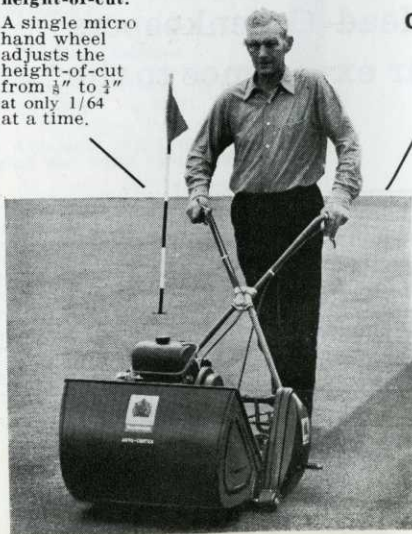

JULY 1970 1/-

The British Golf

Greenkeeper

Ransomes Auto-Certes

20" cut & 18" cut

for a superb finish to golf greens, cricket squares and bowling greens

Single point height-of-cut.
A single micro hand wheel adjusts the height-of-cut from $\frac{1}{8}$ " to $\frac{1}{4}$ " at only 1/64 at a time.

Dual control. Separate landroll and reel clutches enable easy control of the mower at all times.

Brush and Comb Set. A nylon brush and steel comb are optional extras, for controlled turf grooming.

Super strength cutting reel. The 10-knife, impact resistant steel, cutting reel stays razor sharp longer—gives a perfect finish.

Transporting. Power-driven transport wheels allow quick, effortless site-to-site transportation.

Outtrigger rolls. Fitted as optional extensions to normal front roll—gives extra stability on undulating green.