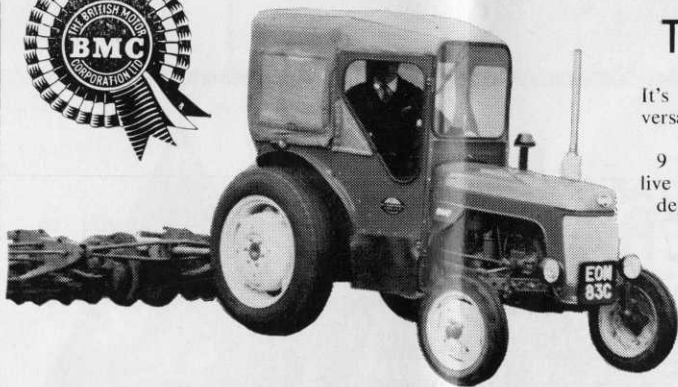

HON. SECRETARY'S NOTES — 1966 DRAW ACCOUNT

	£	s.	d.		£	s.	d.	
12,475 Tickets at 6d.	-	311	17	6	Prize Money	100	0	0
					Printing Tickets	25	0	0
					Printing Results	5	18	0
					Postage and Stationery	8	4	10
					Balance in hand	172	14	8
	£311	17	6		£311	17	6	

Get on to GIBBS

FOR THE

Mini TRACTOR

It's light, it's the most versatile tractor ever, with 950 c.c. BMC diesel, 9 forward gears, P.T.O., live hydraulics, mechanical depth control, differential lock, disc brakes and much more.

Price £585 0s. 0d.
H.P U Model

(Standard Model
£515 10s. 0d.)

J. GIBBS LTD · BEDFONT · MIDDLESEX

Telephone Feltham 5071