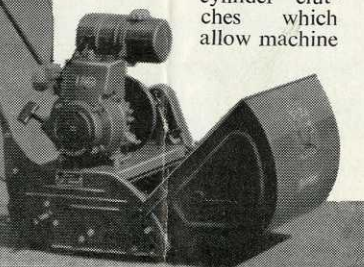

Ransomes Auto Certes for a cut ABOVE the average

and this is why-

- ★ Specially designed for cutting Golf Greens and similar fine turf.
- ★ High speed 10-knife cylinder specially hardened for long life giving 106 cuts per yard.
- ★ Separate land-roll and cylinder clutches which allow machine

- to continue cutting with land-roll drive disengaged. Drive to the cutting cylinder can be disengaged when the machine is being transported.
- ★ Accurately machined front and land-roll to avoid damage to the finest turf
- ★ Powerful 4-stroke engine.
- ★ Powered transporting wheels can be fitted instantly
- ★ Adjustable handles.
- ★ Up to 2,000 sq. yards cut in 1 hour