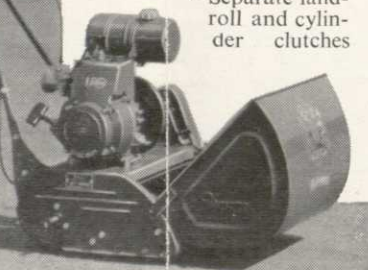

RANSOMES SIMS & JEFFERIES LTD., ORWELL WORKS, IPSWICH