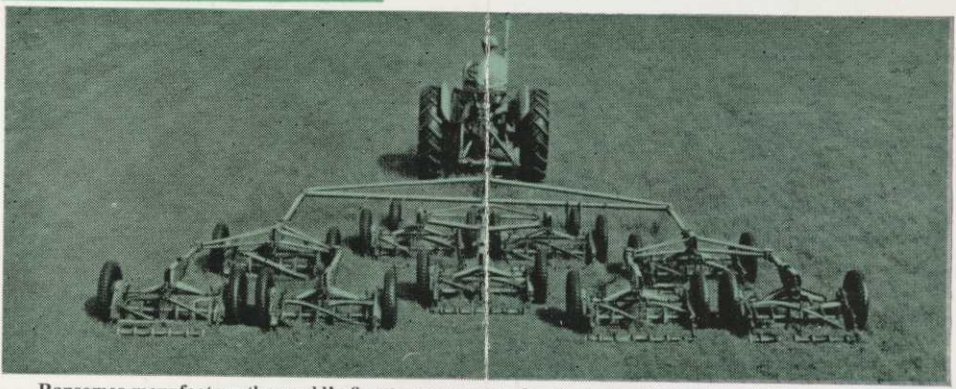

**NOVEMBER**  
**1962** 1/-

U. S. G. A. GREEN SECTION	
ALLEN ✓	
FERRUSON —	
GUSTIN —	
WORKMAN —	
FILE	

*The*  
*British Golf*

# *Greenkeeper*

**Ransomes**

for a cut **ABOVE** the average

Ransomes manufacture the world's finest gang mowers for the man who is interested in cutting large areas of grass in the most economical way.

Ransomes 'SPORTCUTTER' and Ransomes 'MAGNA' gang mowers are the same fundamentally but they each incorporate features for two distinctly different functions. The 'Sportcutter' is designed for mowing on golf courses, parks, estates and sports grounds where regular mowing and rather fine cut is essential.

The 'Magna' is the machine for dealing with very rough areas and is able to stand up to long periods of work under the toughest conditions. 'Magna' is particularly suitable for work on airfields, in orchards, and on pasture-land, dealing with tough grass up to about 8 inches high.