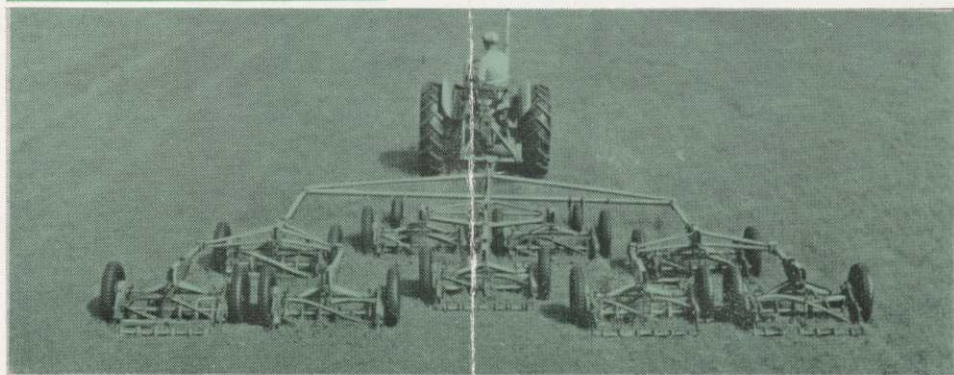

## Ransomes

for a cut ABOVE the average

Ransomes manufacture the world's finest gang mowers for the man who is interested in cutting large areas of grass in the most economical way.

Ransomes 'SPORTCUTTER' and Ransomes 'MAGNA' gang mowers are the same fundamentally but they each incorporate features for two distinctly different functions. The 'Sportcutter' is designed for mowing on golf courses, parks, estates and sports grounds where regular mowing and rather fine cut is essential.

The 'Magna' is the machine for dealing with very rough areas and is able to stand up to long periods of work under the toughest conditions. 'Magna' is particularly suitable for work on airfields, in orchards, and on pasture-land, dealing with tough grass up to about 8 inches high.