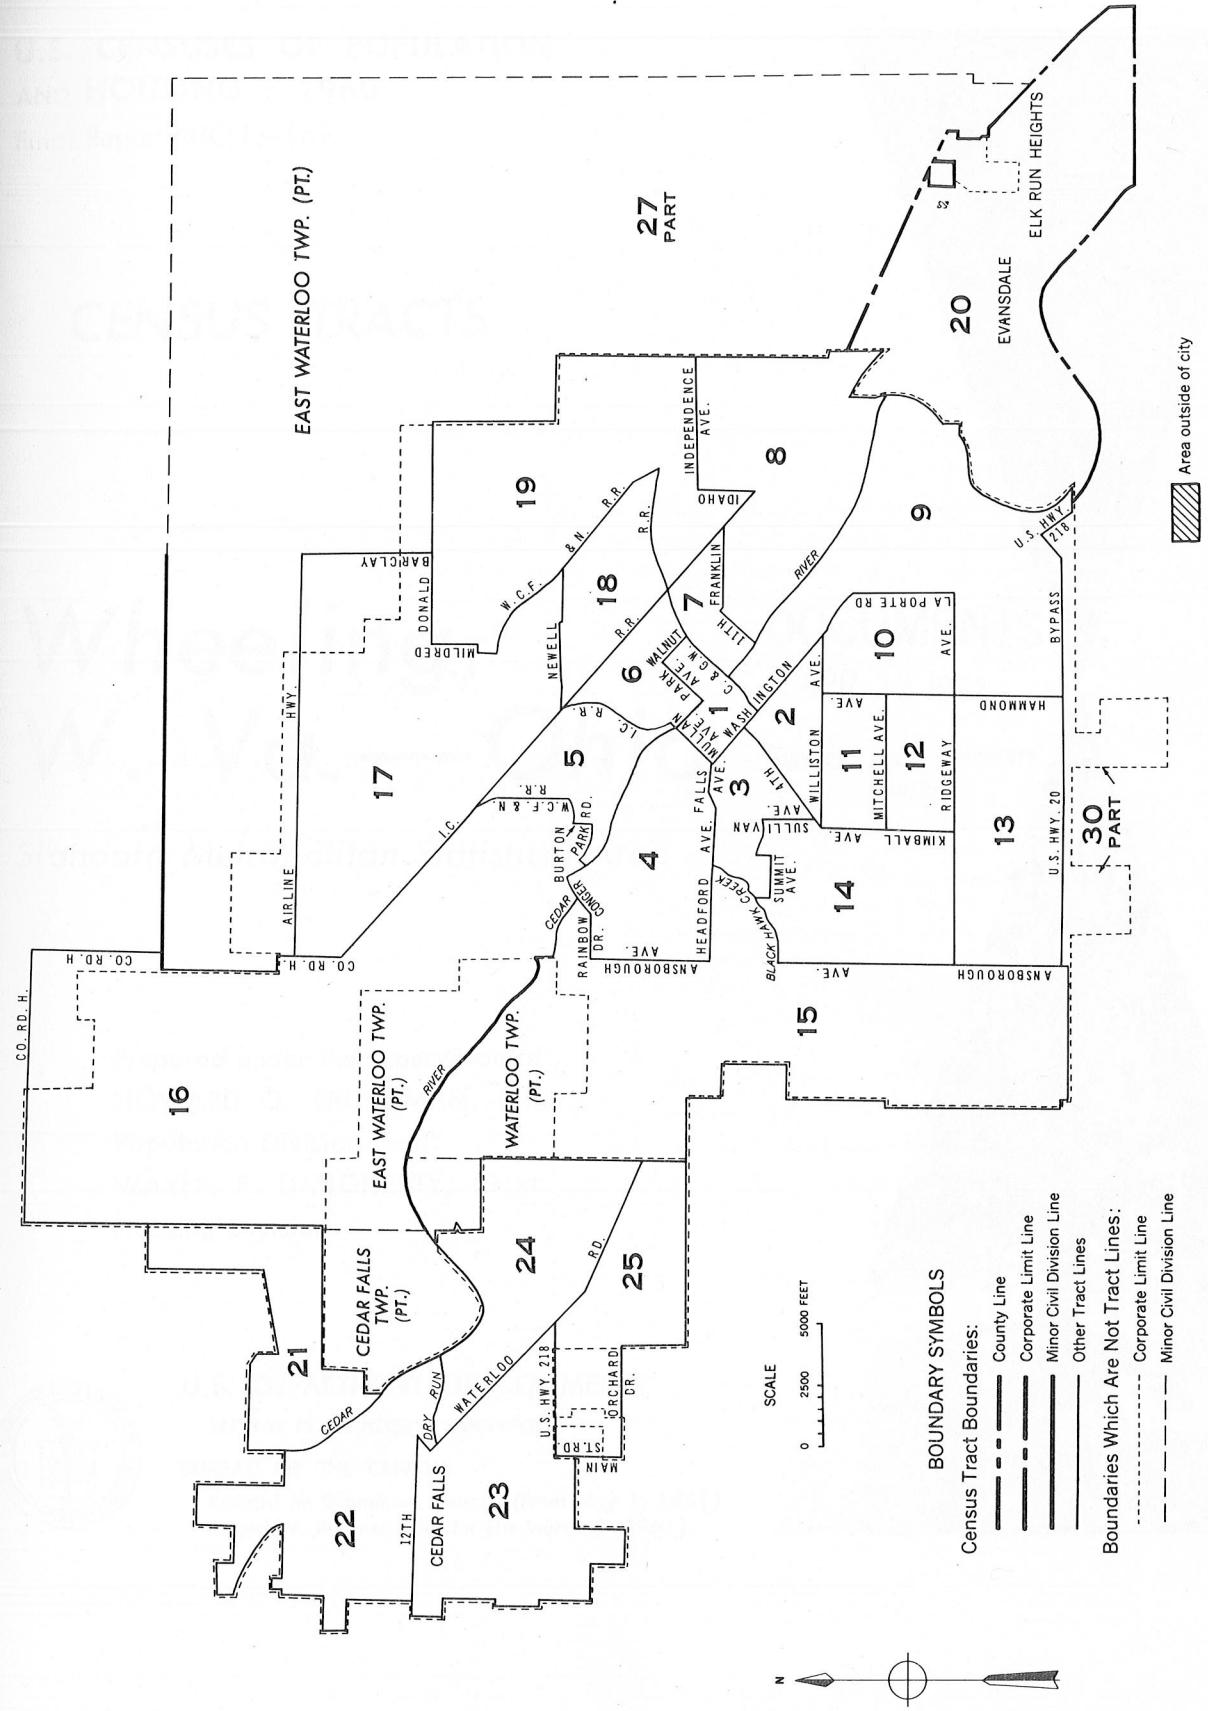

# CENSUS TRACTS IN THE WATERLOO SMSA

CENSUS TRACTS IN THE WATERLOO SMSA  
 INSET MAP - WATERLOO CITY AND ADJACENT AREA

BOUNDARY SYMBOLS

- Census Tract Boundaries:
- County Line
  - Corporate Limit Line
  - Minor Civil Division Line
  - Other Tract Lines
- Boundaries Which Are Not Tract Lines:
- Corporate Limit Line
  - Minor Civil Division Line

Area outside of city