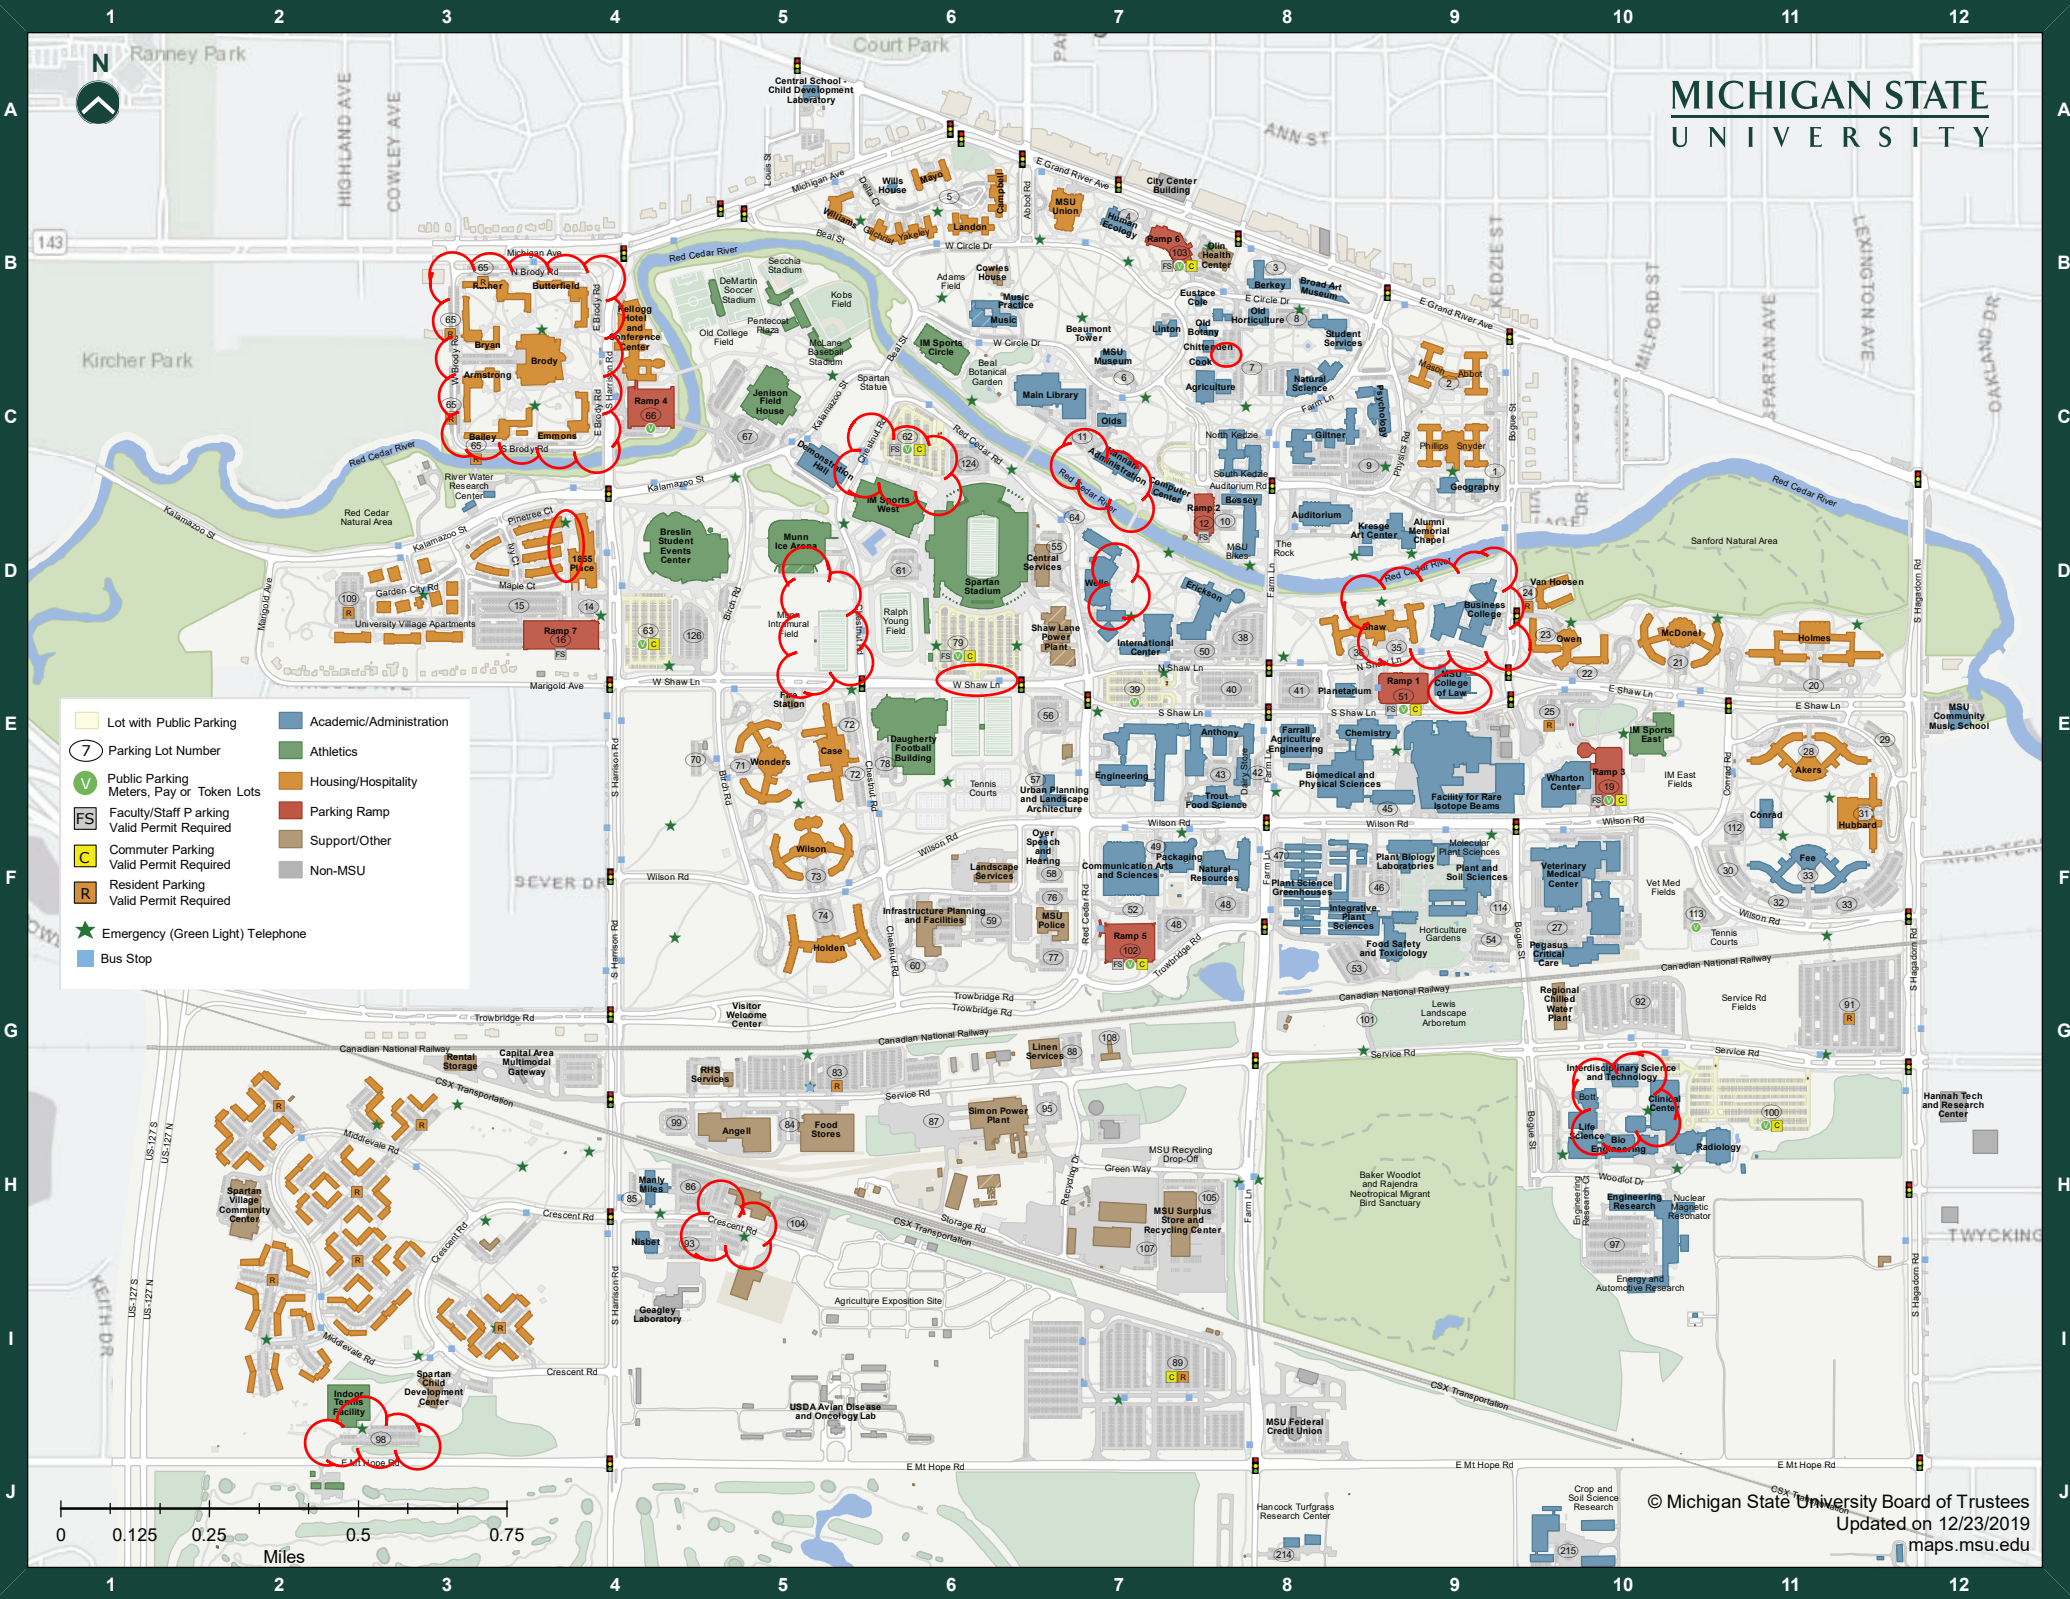

MICHIGAN STATE UNIVERSITY

- Lot with Public Parking
- Academic/Administration
- Parking Lot Number
- Athletics
- Public Parking Meters, Pay or Token Lots
- Housing/Hospitality
- Faculty/Staff P Parking Valid Permit Required
- Commuter Parking Valid Permit Required
- Resident Parking Valid Permit Required
- Emergency (Green Light) Telephone
- Bus Stop
- Support/Other
- Non-MSU

© Michigan State University Board of Trustees
Updated on 12/23/2019
maps.msu.edu