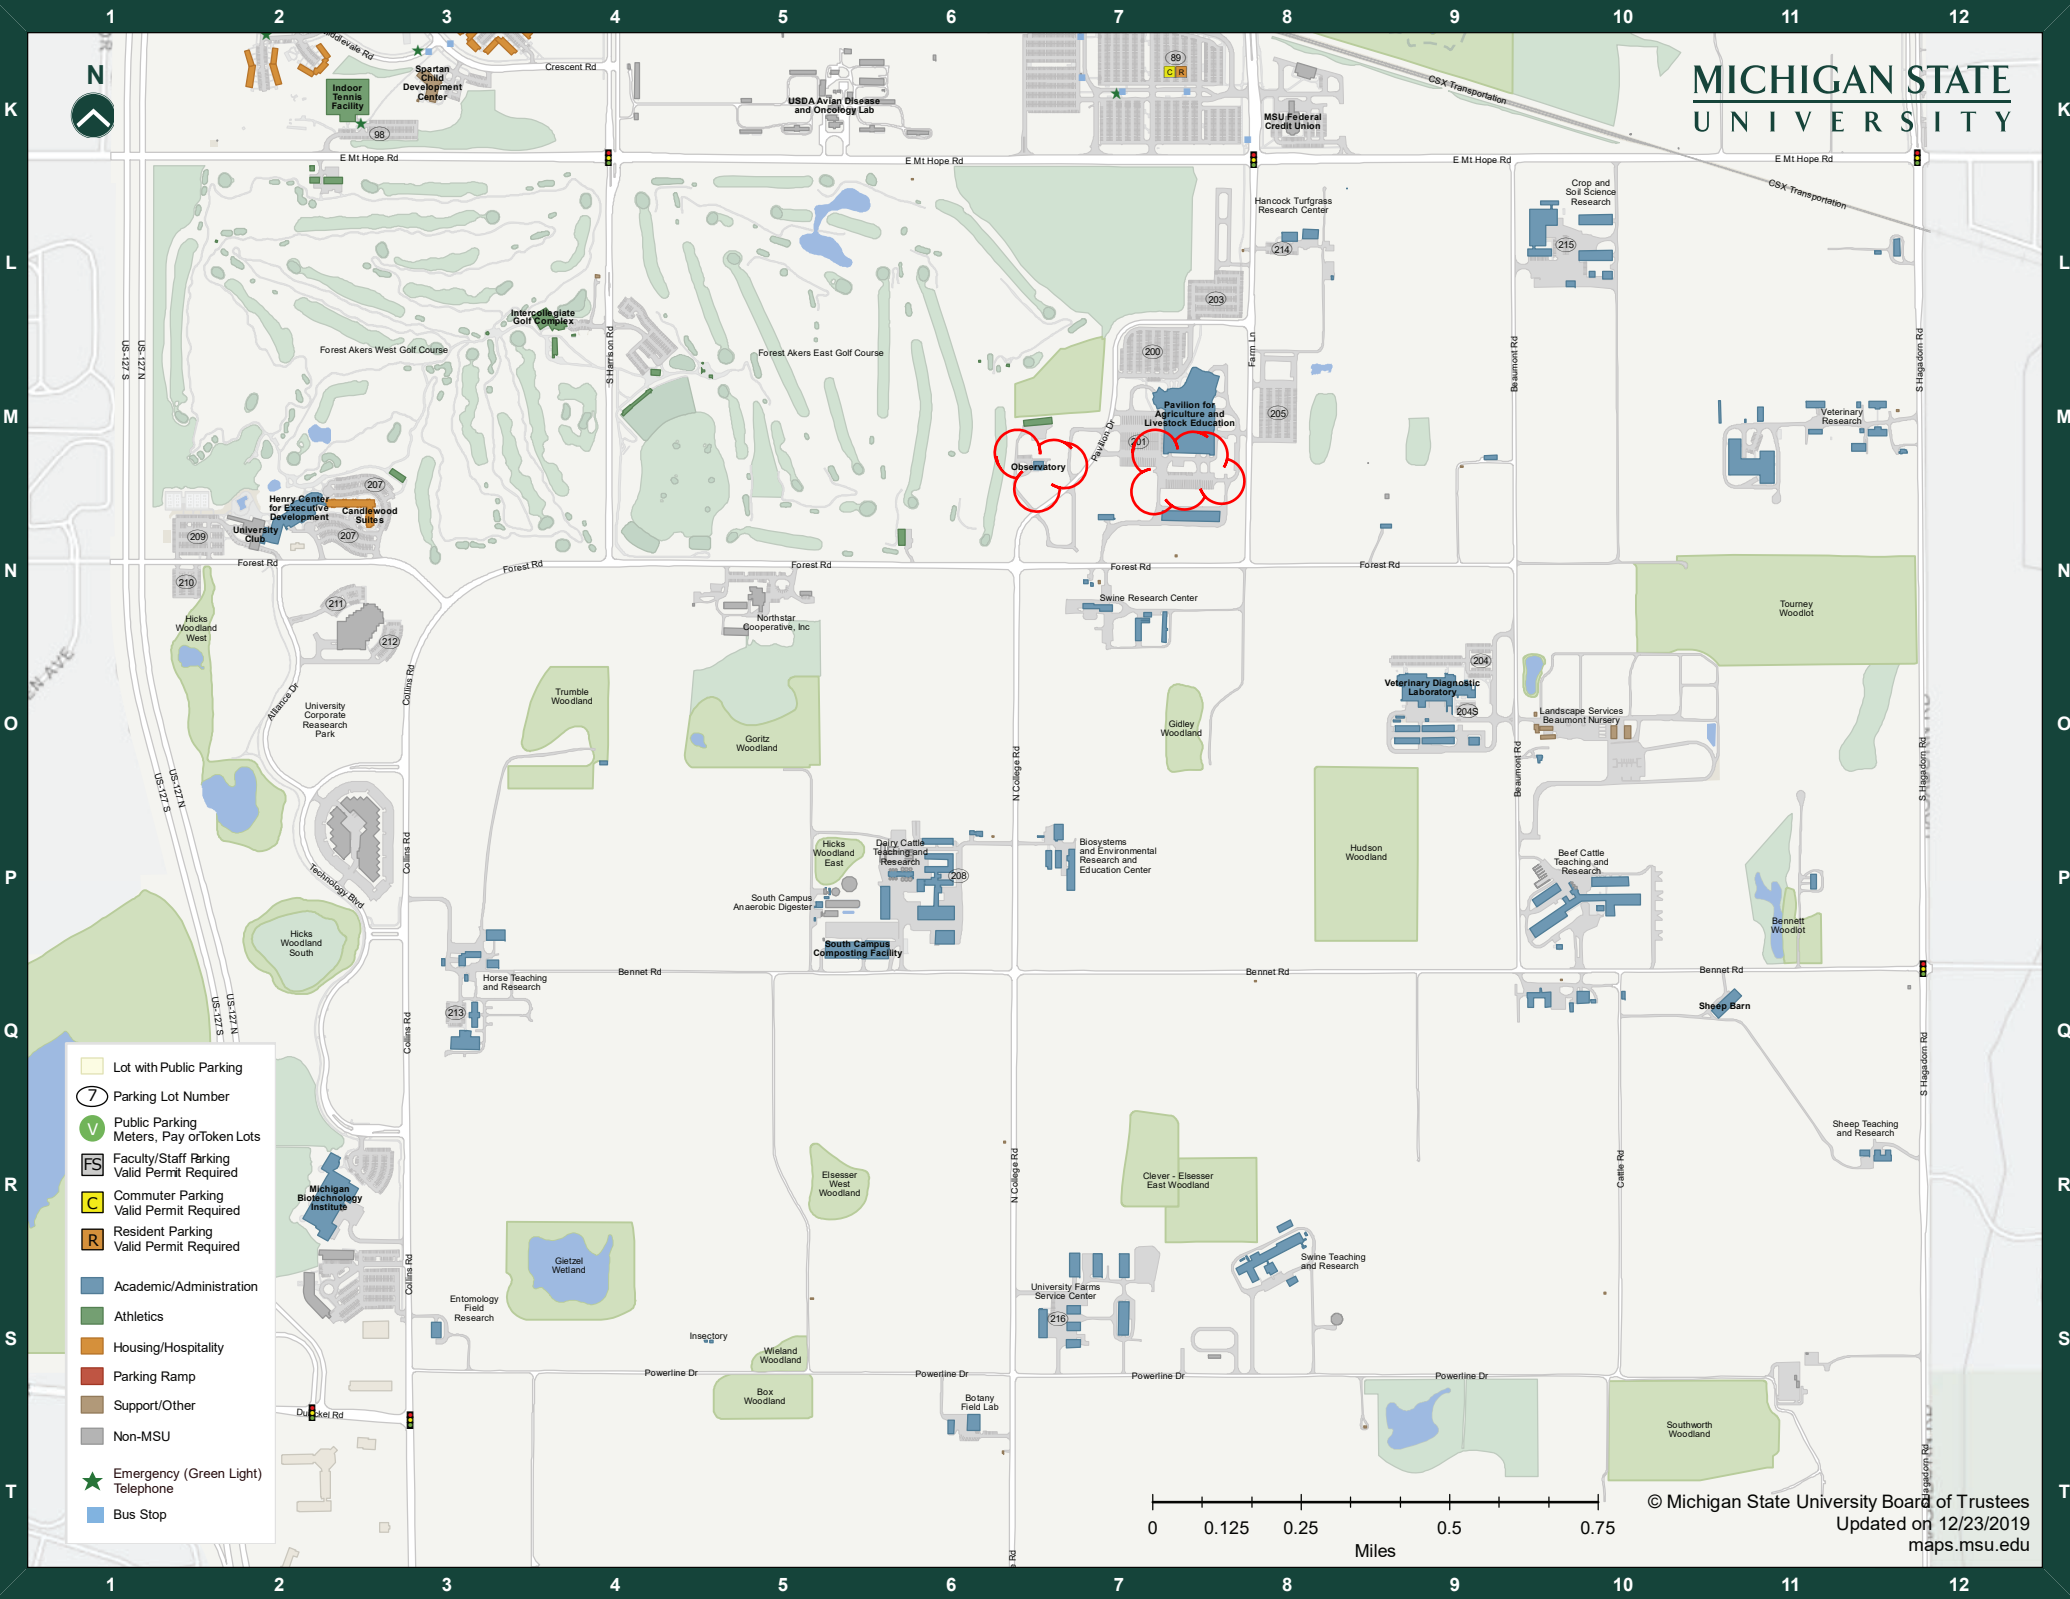

- Lot with Public Parking
- Parking Lot Number
- Public Parking
  Meters, Pay or Token Lots
- Faculty/Staff Parking
  Valid Permit Required
- Commuter Parking
  Valid Permit Required
- Resident Parking
  Valid Permit Required
- Academic/Administration
- Athletics
- Housing/Hospitality
- Parking Ramp
- Support/Other
- Non-MSU
- Emergency (Green Light)
  Telephone
- Bus Stop