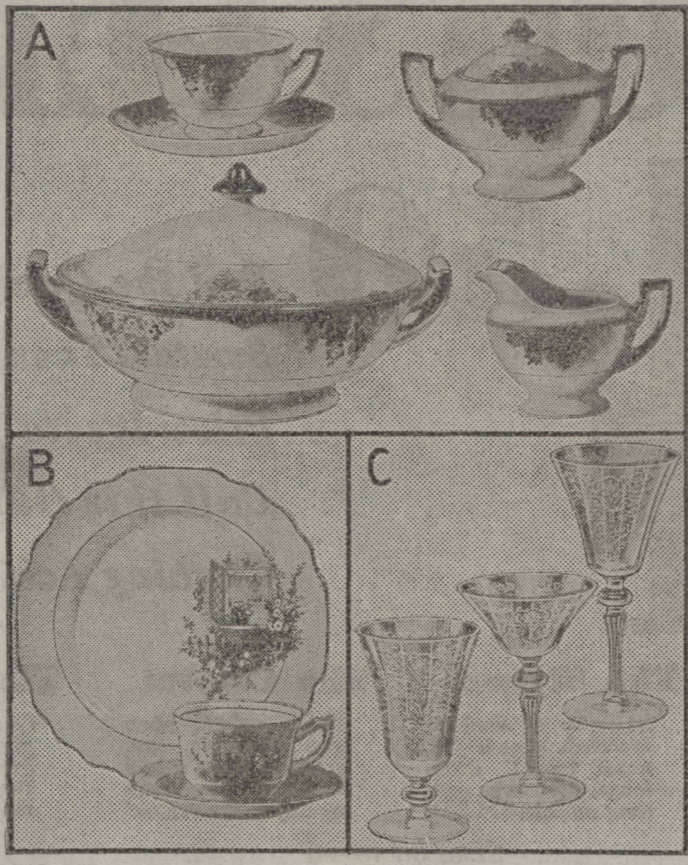

Mandel's Jewelry—First Floor—Wabash.

LATE Silverware

A Regular \$30 Set for \$25

29-Piece Set (Service for 6)
With Cameo Gift Case

Complete, at Quantity Discount Price **\$25**

King Cedric—Lady Hamilton—or Grosvenor pattern. The set contains:
 6 hollow handle knives 3 serving spoons
 6 dinner forks 1 sugar spoon
 12 teaspoons 1 butter knife

Mandel's Silverware—First Floor—Wabash.

You Can Use Our Co-operative Plan of Deferred Payments on purchases of only \$25 or more. A small carrying charge is added when this plan is used. Mandel's Furniture—Eighth Floor.

Fill in That Empty Corner! Tables of Walnut Finish or Mahogany Finish Top with Bone White Base!

LITTLE TABLES AT A LITTLE PRICE

Butterfly Table \$5.95 Matched veneer top.
 Coffee Table \$5.95 New classic style.
 Lamp Table \$5.95 Oval shape.
 Coffee Table \$5.95 Removable glass tray.
 Lamp Table \$5.95 Empire style.
 End Table \$5.95 Lyre ends.

Mandel's Furniture—Eighth Floor.

Discounts of 10% to 50% on Dinnerware and Stemware

- Imported China Dinner Set with cream soups. Exquisitely decorated and gold trimmed. 106 pieces, service for 12 at **\$29.95 net**. Same set, 66 pieces, service for 8, \$16.50 net.
- Mandel's Famous "Breakfast Nook" Set of glazed American porcelain. Ivory with platinum lines. 20 pieces, service for 4..... **\$2.48 net**.
- Fine lead-blown crystal Stemware with beautiful etched design. Tall, formal shapes. Goblets, sherbets, parfaits, cocktails, **\$6 dozen net**. Finger bowls to match, \$9 dozen net.