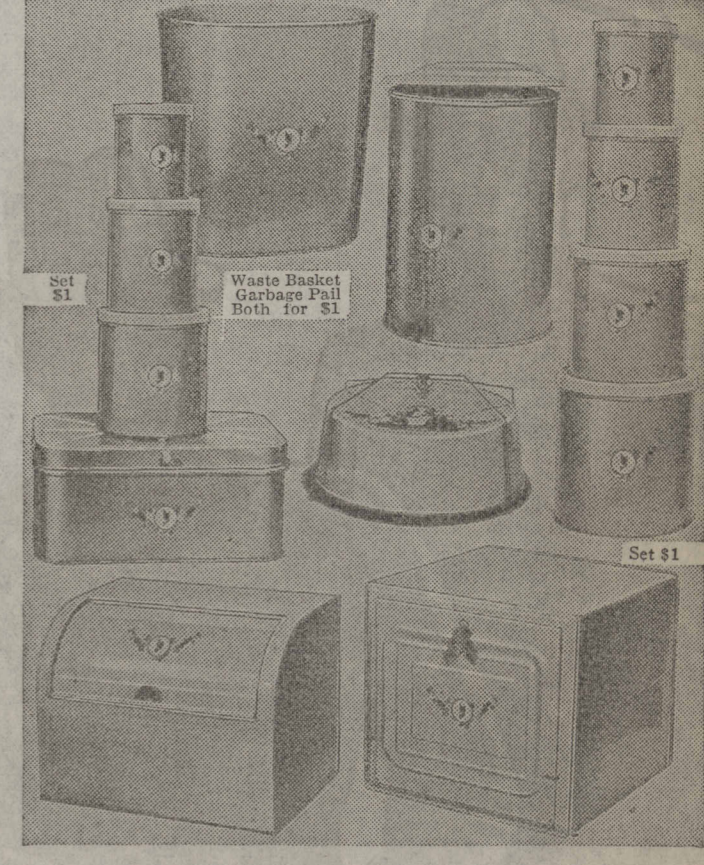

A Scoop! Seldom Such
Enameled Kitchenware

1. for **$1**
2. The enamel is baked on... finished in ivory with green trim or green with ivory trim. Note that the entire sets are only $11!
3. 4 PIECE CANISTER SET, $1.
   - DROP-DOOR BREAD BOX, $1.
   - Roller corners.
   - CAKE COVER, BOARD AND CARRIERS, $1.
   - 4 PIECE PANTRY SET, $1.
   - Bread box and 3-piece canister set.
   - ROLL-TOP BREAD BOX, $1.
   - STEP-ON GARBAGE CAN AND WASTE BASKET, Both for $1. Garbage can has 2 1/2 gallon galvanized insert.
4. Mandel's Housewares—Seventh Floor, Mezzanine.

Great SUBWAY DOLLAR DAY . . . Save on Winter Needs!