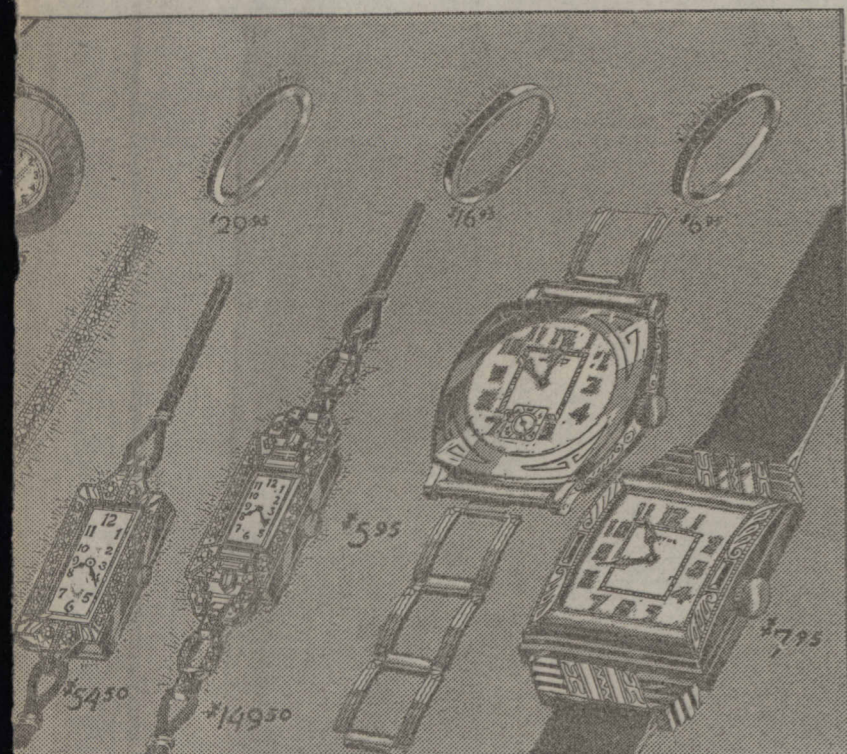

Mandel's Rugs—Seventh Floor.

Value Sensation!
9x12
KIRMANS
KASHANS
SAROUKS
\$195
 Size Is Approximate

Pendants and Watches

Cloisonne Enamel Pendant Watch

Ball shaped, suspended on a silken cord. Assorted colors. \$15.00 value. **\$6.95**

Mandel's Jewelry—First Floor—Wabash.

LATE Silverware

A Regular \$30 Set for \$25

29-Piece Set (Service for 6)
With Cameo Gift Case

Complete, at Quantity Discount Price **\$25**

King Cedric—Lady Hamilton—or Grosvenor pattern. The set contains:
 6 hollow handle knives 3 serving spoons
 6 dinner forks 1 sugar spoon
 12 teaspoons 1 butter knife