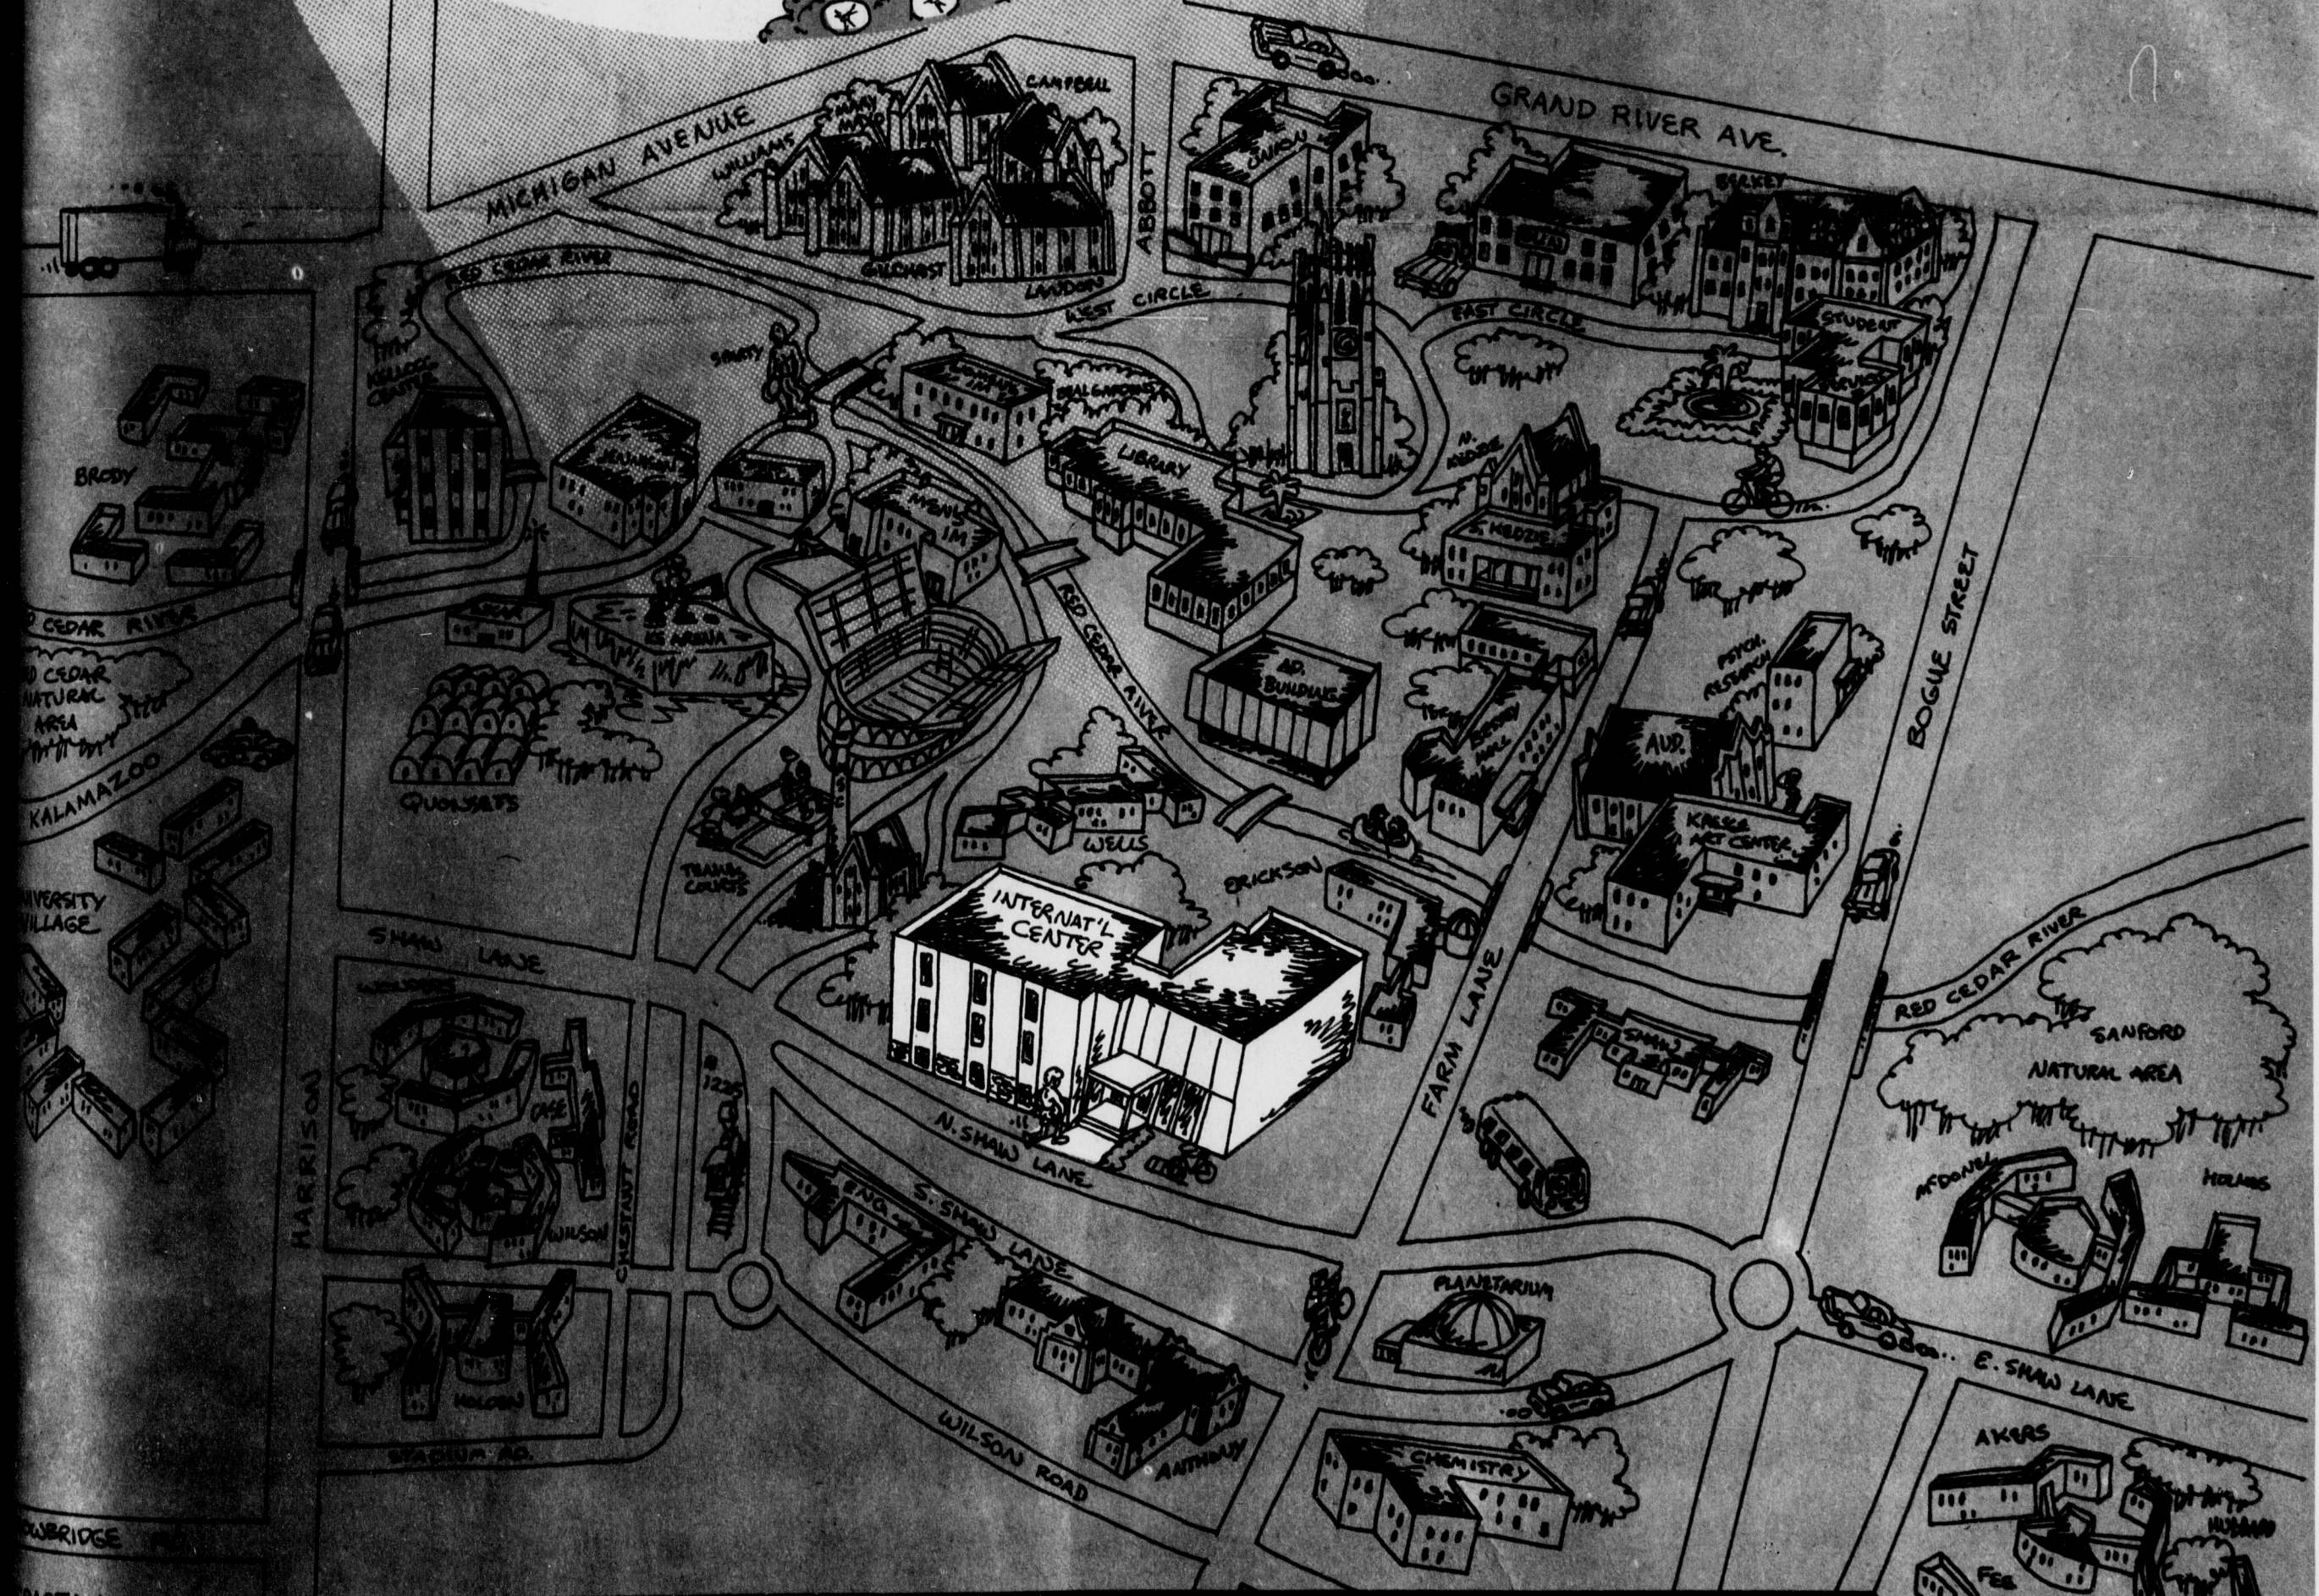

I HEAR THE MSU BOOK STORE IS THE IN PLACE TO BUY BOOKS & SUPPLIES IN THE CENTER OF THE CAMPUS...

GORDON CARLETON

MSU 'In the center of campus'
BOOK STORE

hours:

- Sat., Sept. 21 . . . (Syracuse here) 9 a.m.-5 p.m.
 - Sun., Sept. 22 Noon - 5 p.m.
 - Mon., Sept. 23 thru Fri. Sept. 27 7:30 a.m. - 9 p.m.
 - Sat., Sept. 28 (U.C.L.A. there) 9 a.m. - 5 p.m.
 - Mon., Sept. 30 thru Wed., Oct 2 7:30 a.m. - 5:30 p.m.
 - Thurs. & Fri., Oct. 3 & 4 7:30 a.m. - 5:30 p.m.
 - Sat., Oct. 5 (Notre Dame here) 9 a.m. - 5 p.m.
- OPEN ALL HOME FOOTBALL GAMES 9 a.m.-5 p.m.