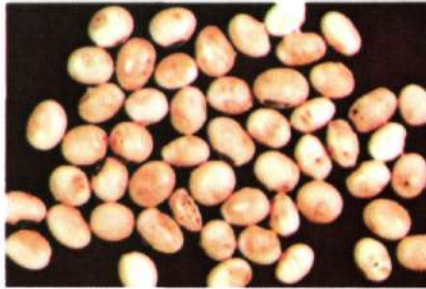

# COMMON SOYBEAN INSECTS

For safe and effective use of insecticides, always identify the problem correctly.

1. Bean leaf beetle

12. Green cloverworm

2. Mexican bean beetle and larva

5. Green stink bug and damaged seeds

13. Cabbage looper

6. Two-spotted mite (not an insect)

7. Thrips (greatly enlarged)

3. Japanese beetle

8. Grape colaspis larva

9. Seed maggot

14. Garden webworm

4. Striped blister beetle

10. White grub

11. Grasshopper

15. Corn earworm