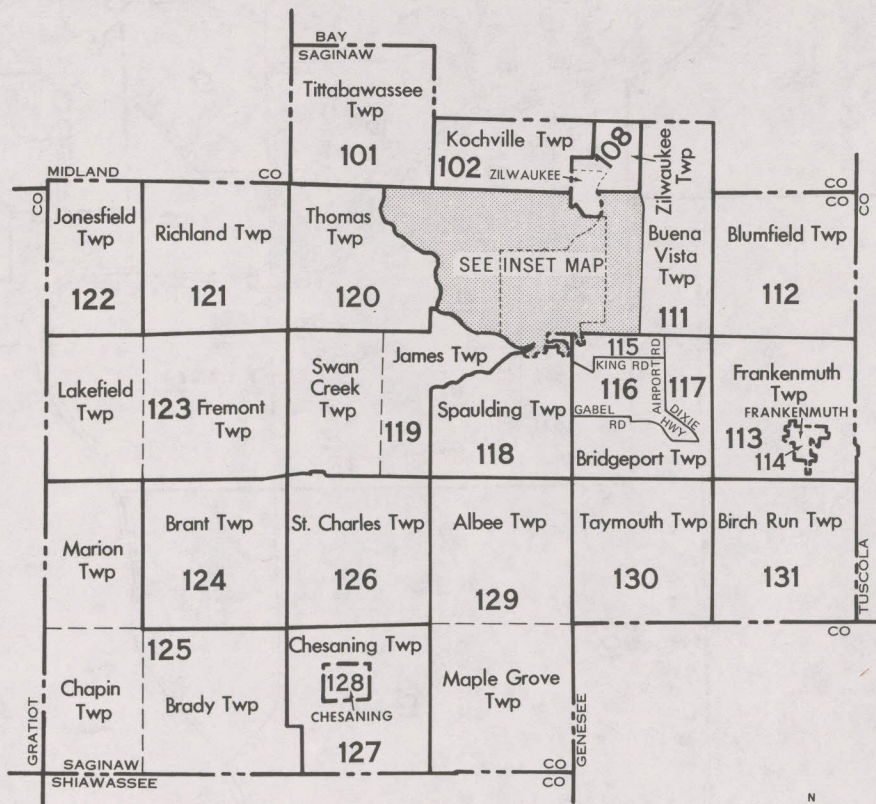

CENSUS TRACTS IN THE SAGINAW, MICH. SMSA

- BOUNDARY SYMBOLS**
- Census Tract Boundaries:
- — — — — County
 - — — — — Corporate Limit
 - — — — — Minor Civil Division
 - — — — — Other Tracts
- Boundaries Which Are Not Tracts:
- — — — — Corporate Limit
 - — — — — Minor Civil Division

CENSUS TRACTS IN THE SAGINAW, MICH. SMSA

INSET MAP - SAGINAW AND VICINITY

3000 0 3000 6000 FEET

1970 Census of Population and Housing
 CENSUS TRACTS
 SAGINAW, MICH.
 STANDARD METROPOLITAN STATISTICAL AREA
 Final Report PHC(1)-179