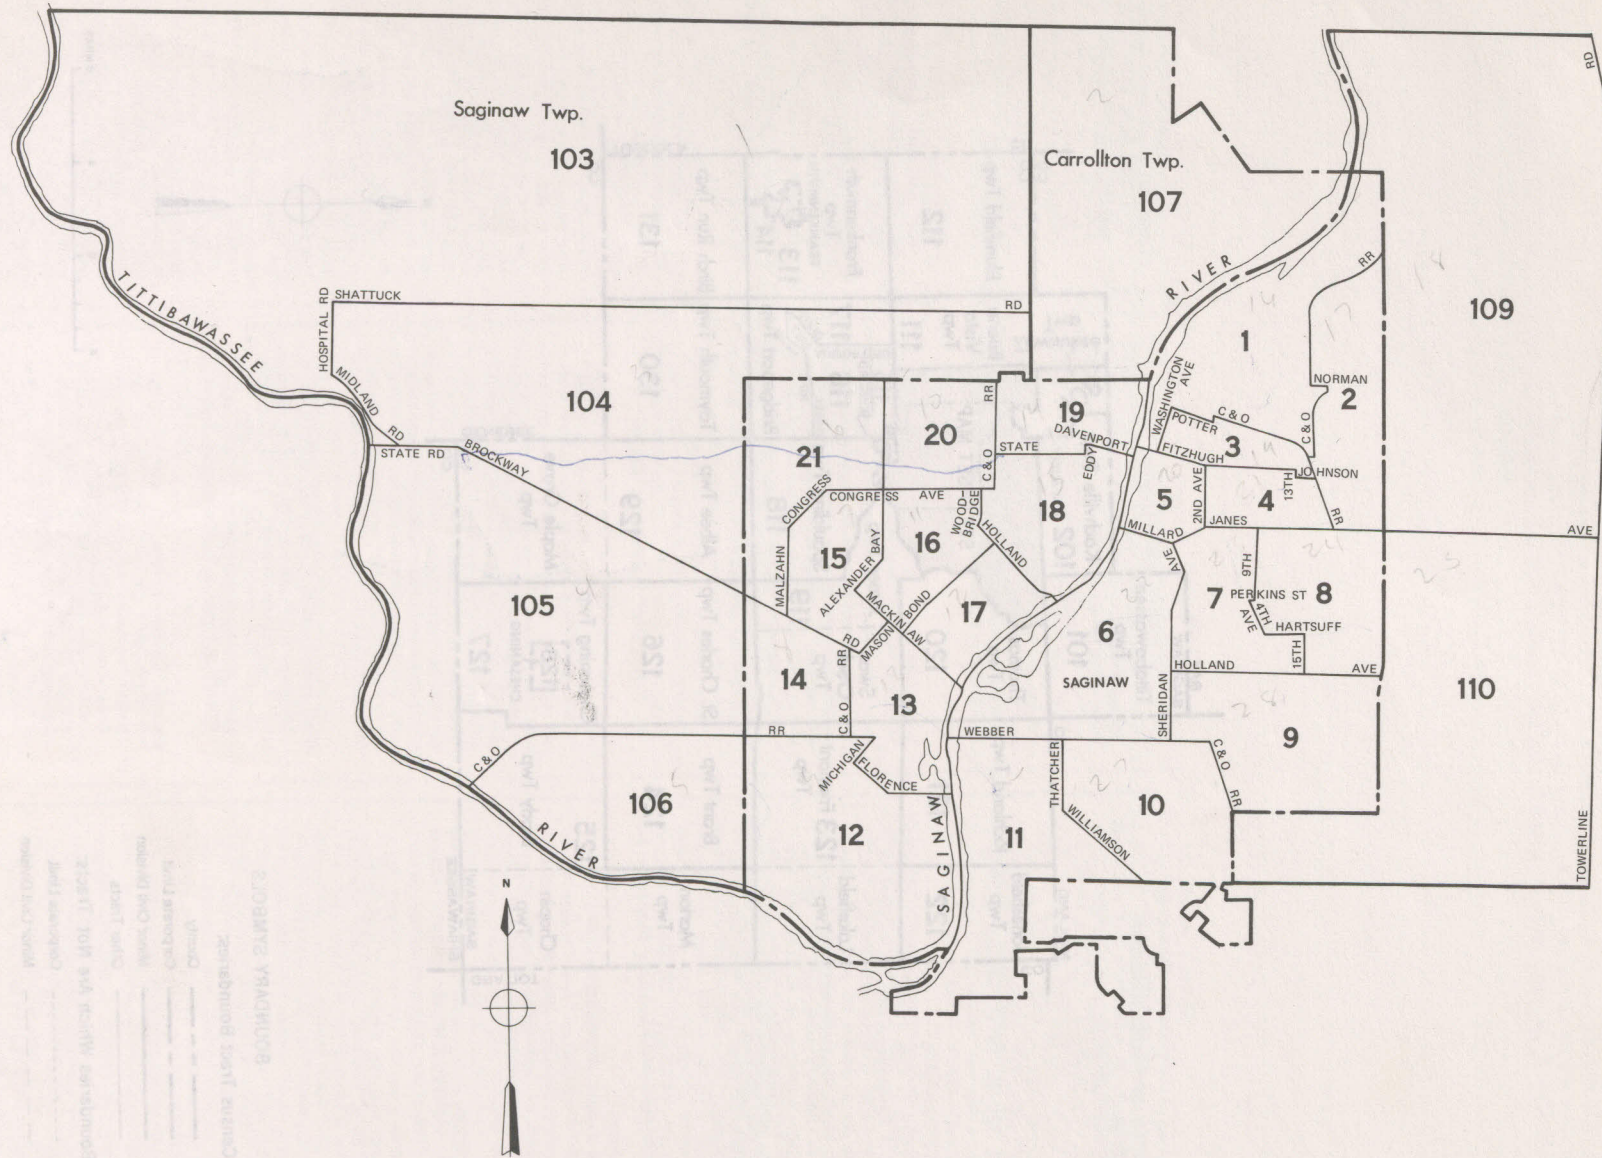

CENSUS TRACTS IN THE SAGINAW, MICH. SMSA

- BOUNDARY SYMBOLS**
- Census Tract Boundaries:
- — — — — County
 - — — — — Corporate Limit
 - — — — — Minor Civil Division
 - — — — — Other Tracts
- Boundaries Which Are Not Tracts:
- — — — — Corporate Limit
 - — — — — Minor Civil Division

CENSUS TRACTS IN THE SAGINAW, MICH. SMSA

INSET MAP - SAGINAW AND VICINITY

3000 0 3000 6000 FEET

1970 Census of Population and Housing
 CENSUS TRACTS
 SAGINAW, MICH.
 STANDARD METROPOLITAN STATISTICAL AREA
 Final Report PHC(1)-179