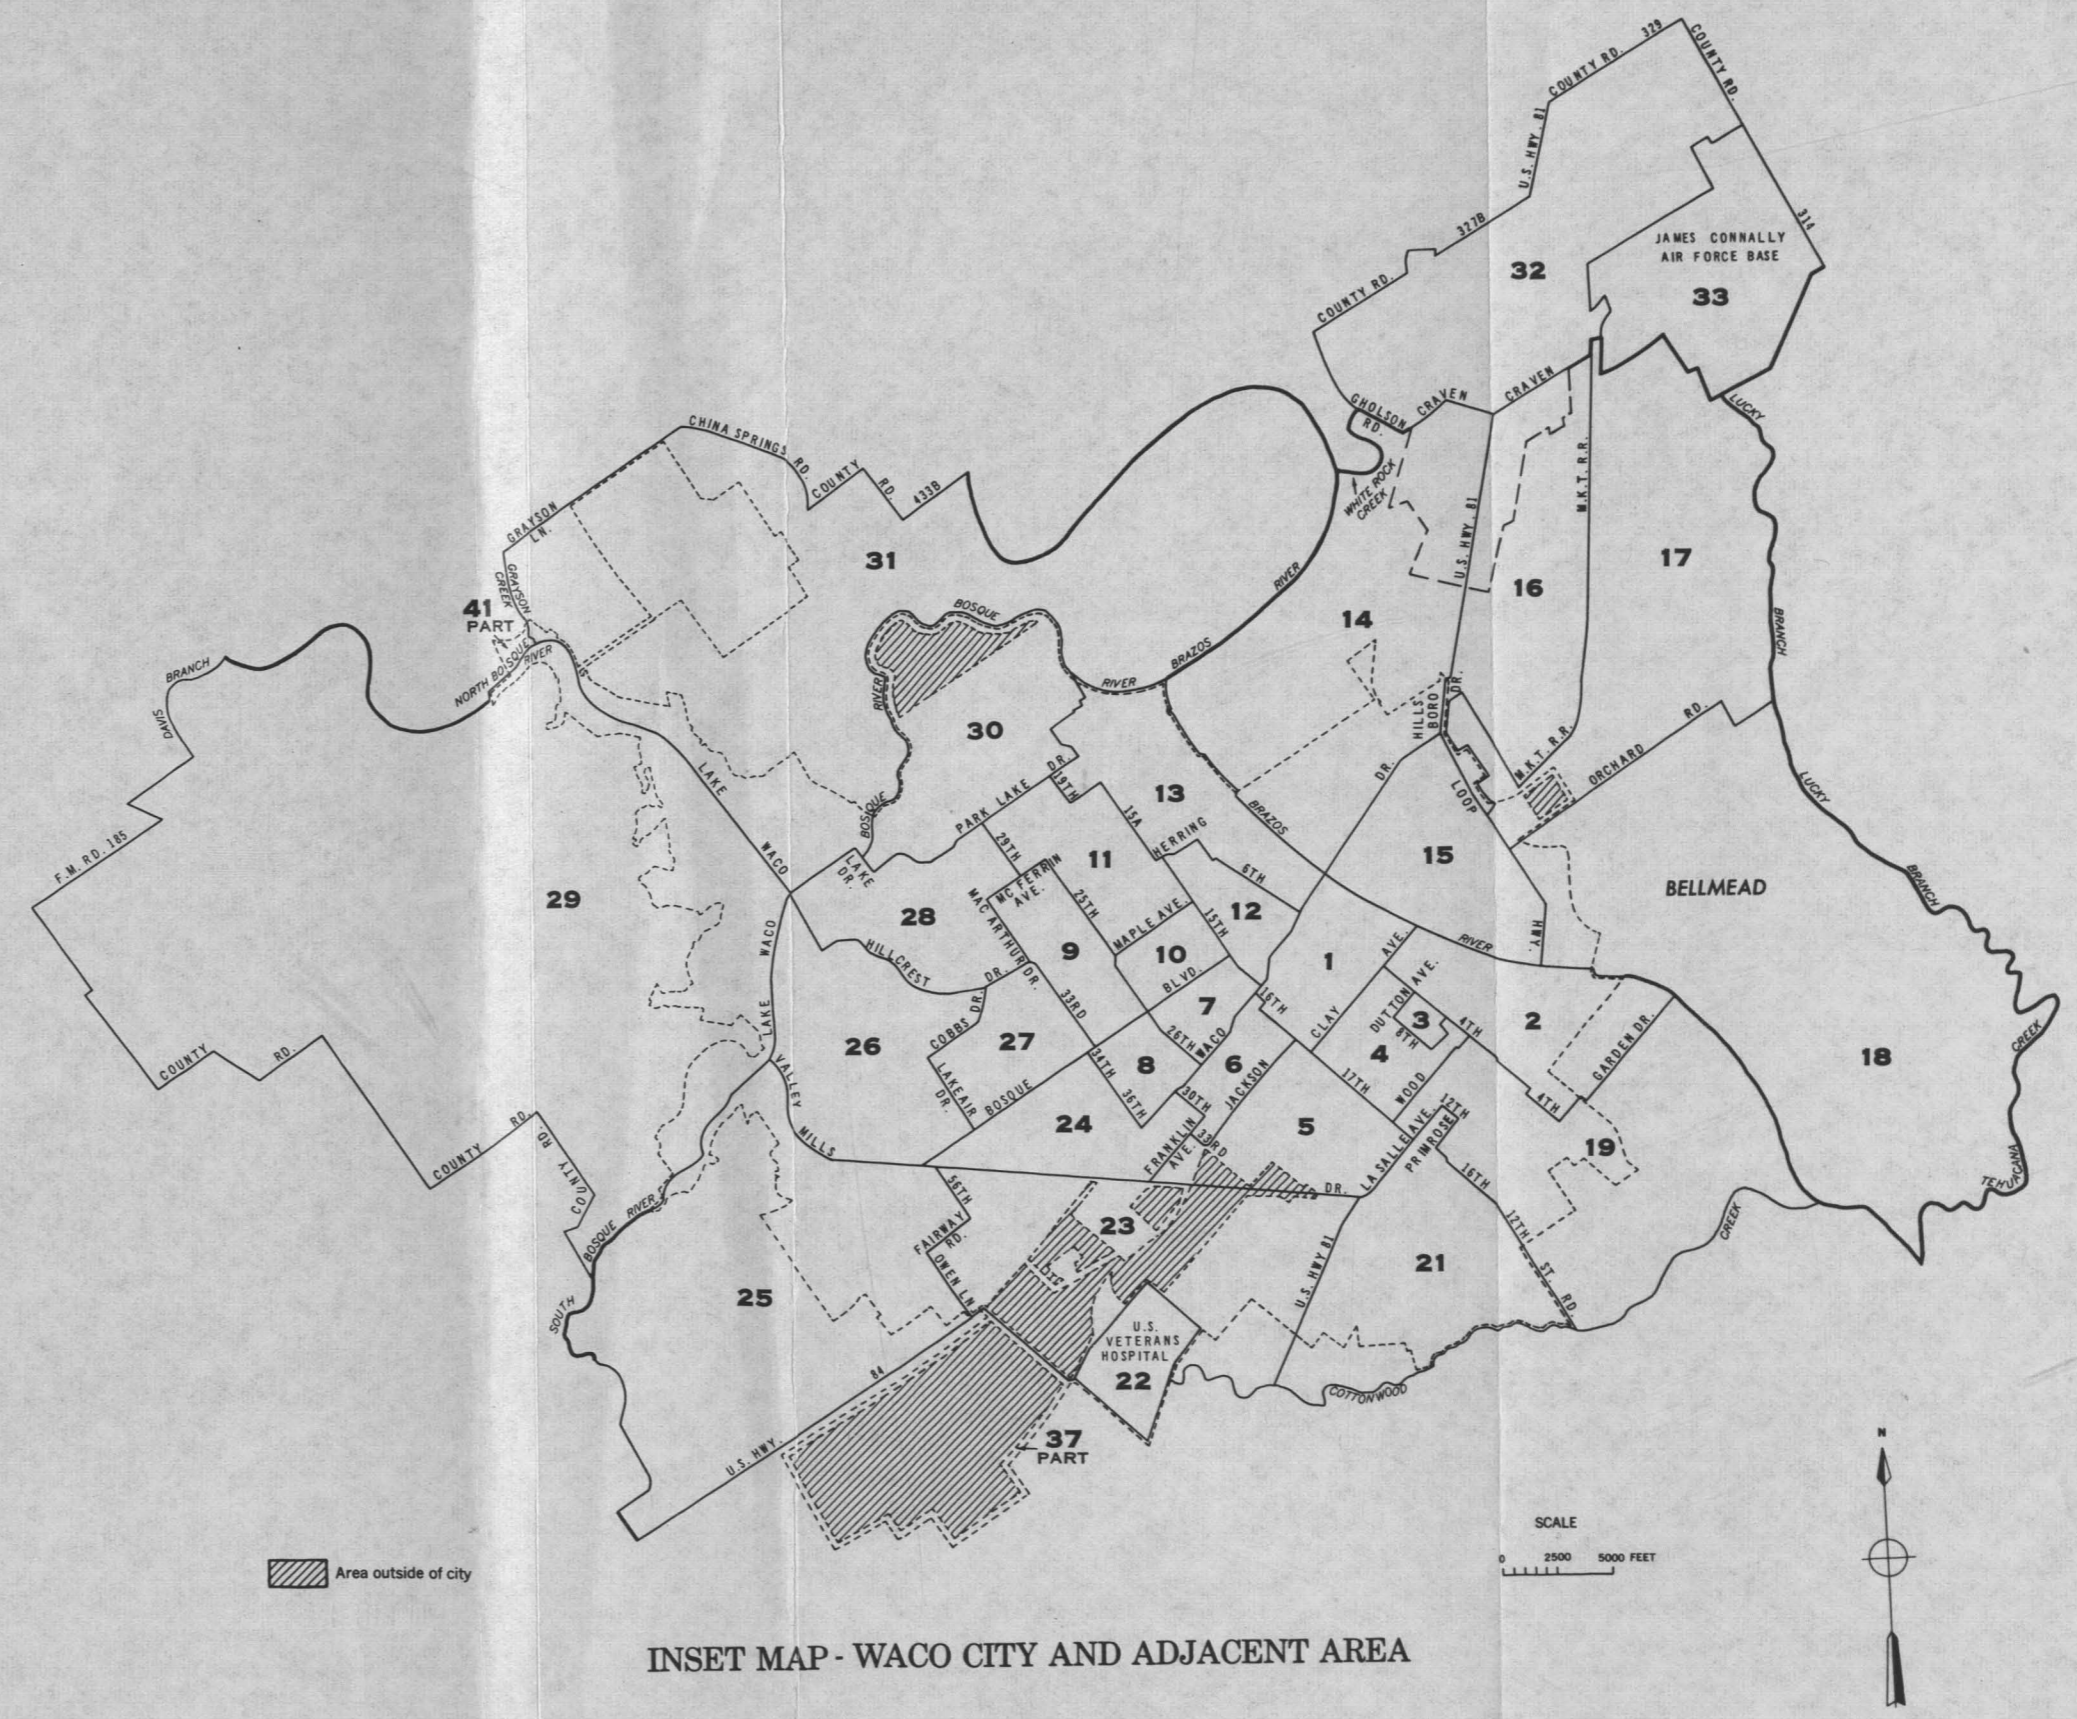

# CENSUS TRACTS IN THE WACO SMSA

INSET MAP - WACO CITY AND ADJACENT AREA

This map is part of the report U.S. Censuses of Population and Housing: 1960, Census Tracts, Final Report PHC(1)-165.