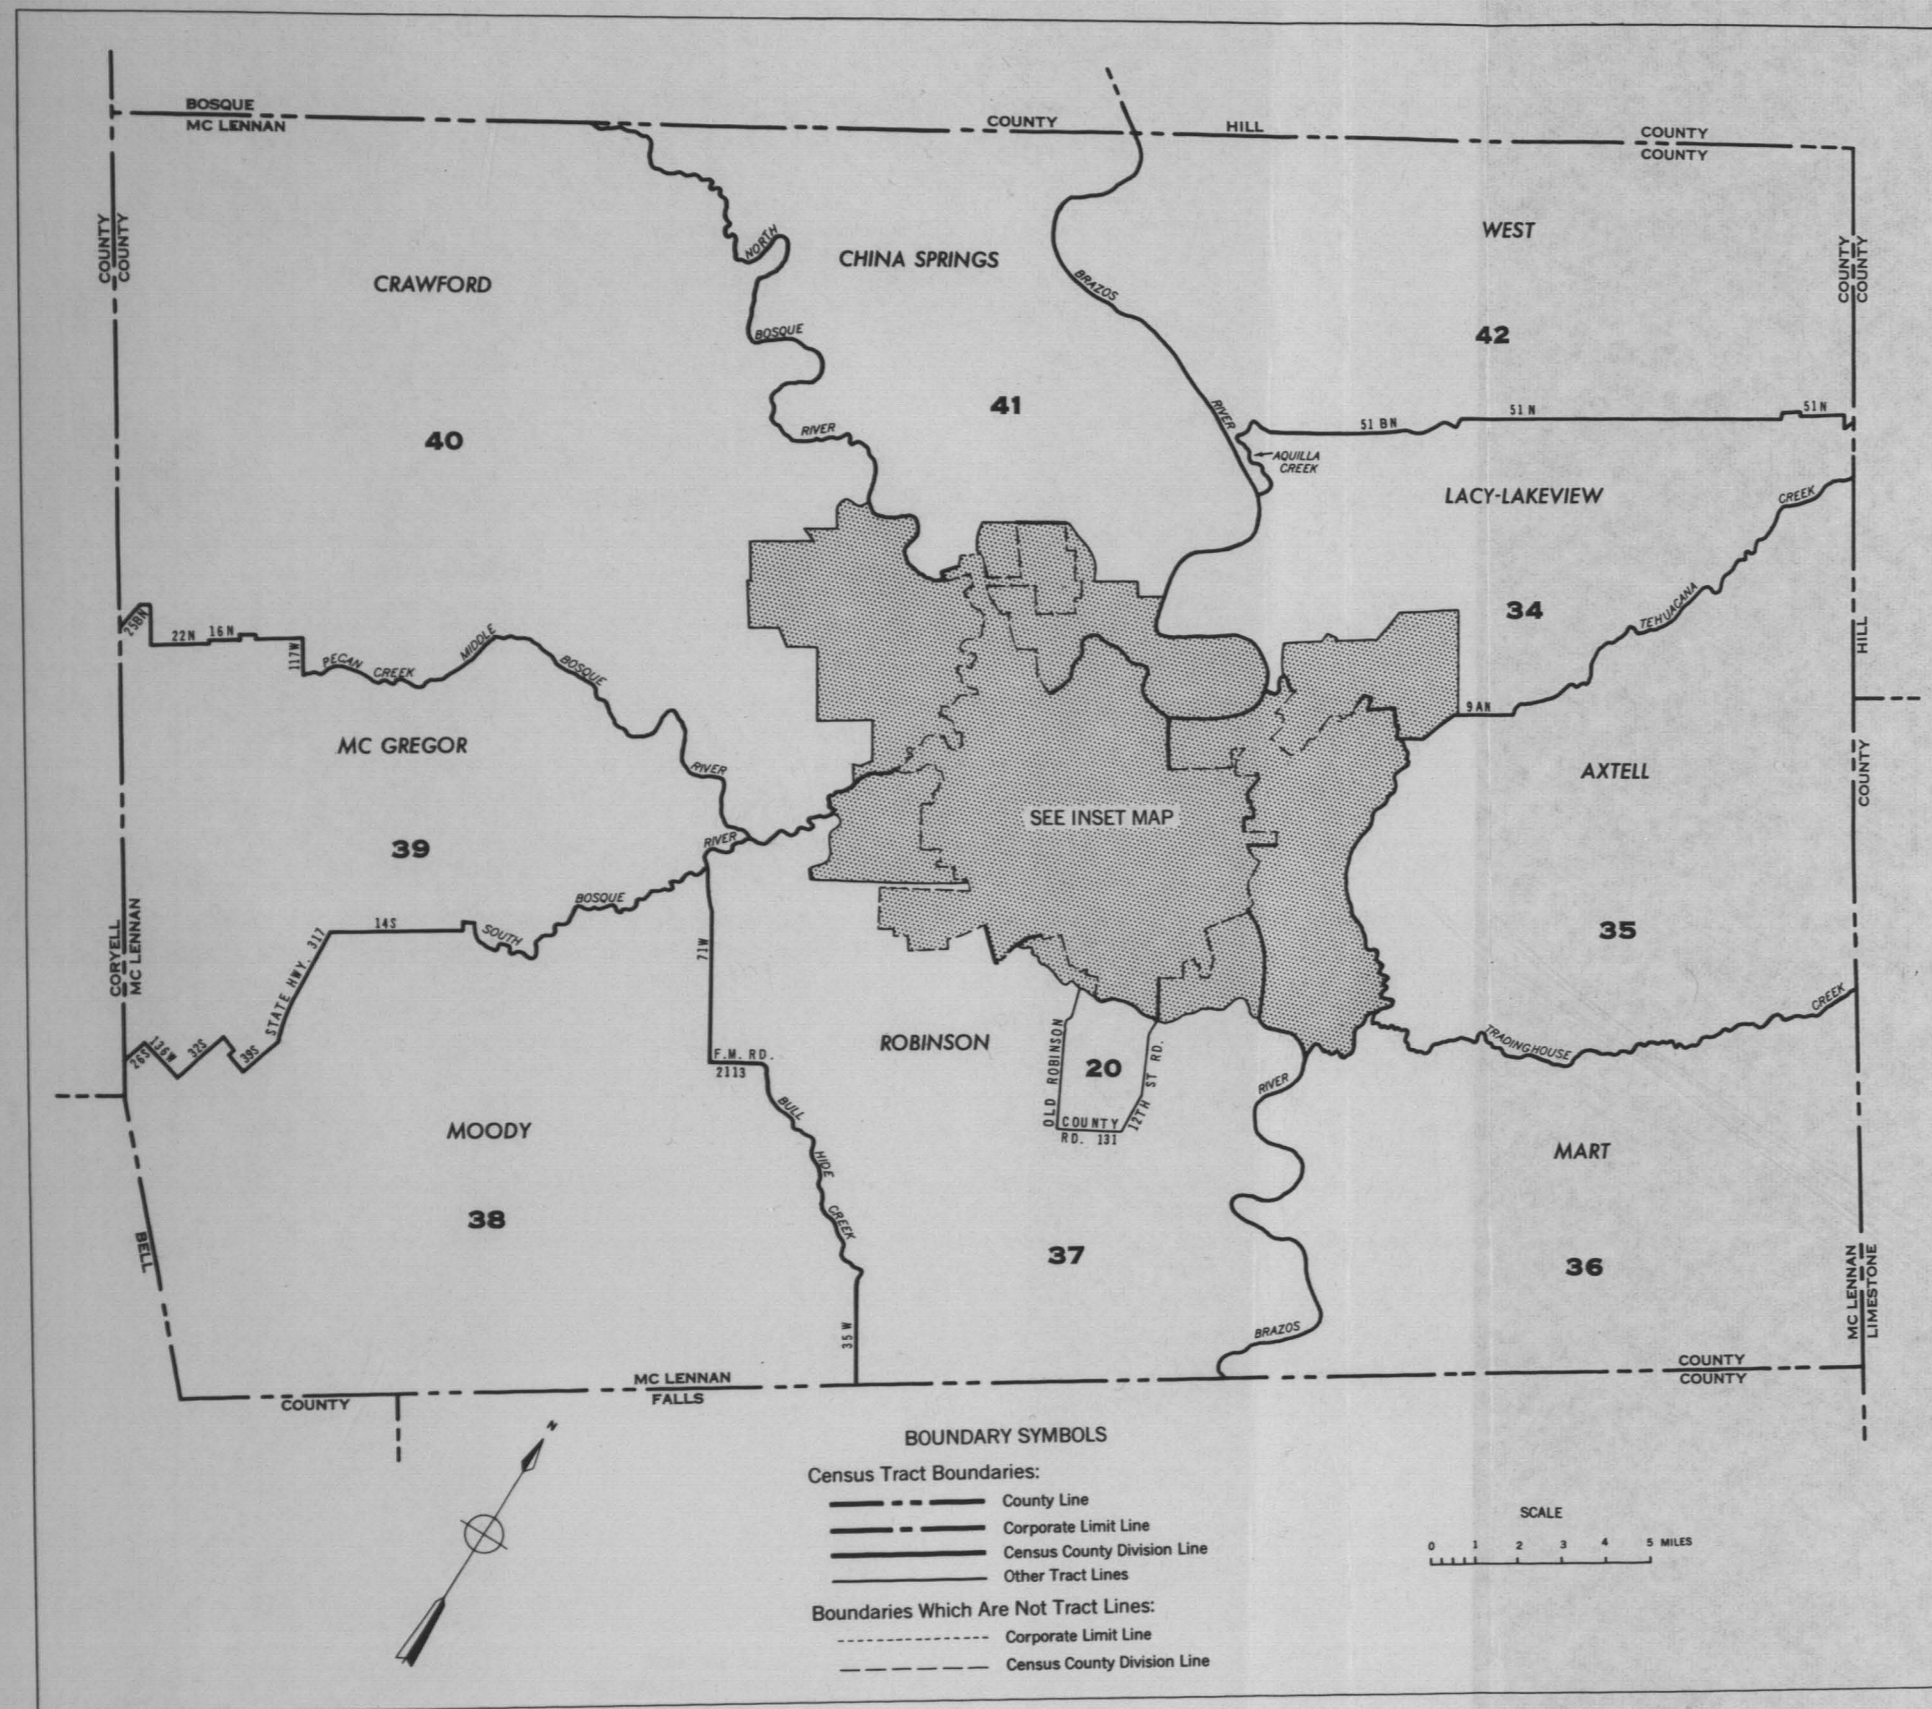

# CENSUS TRACTS IN THE WACO SMSA

INSET MAP - WACO CITY AND ADJACENT AREA

This map is part of the report U.S. Censuses of Population and Housing: 1960, Census Tracts, Final Report PHC(1)-165.